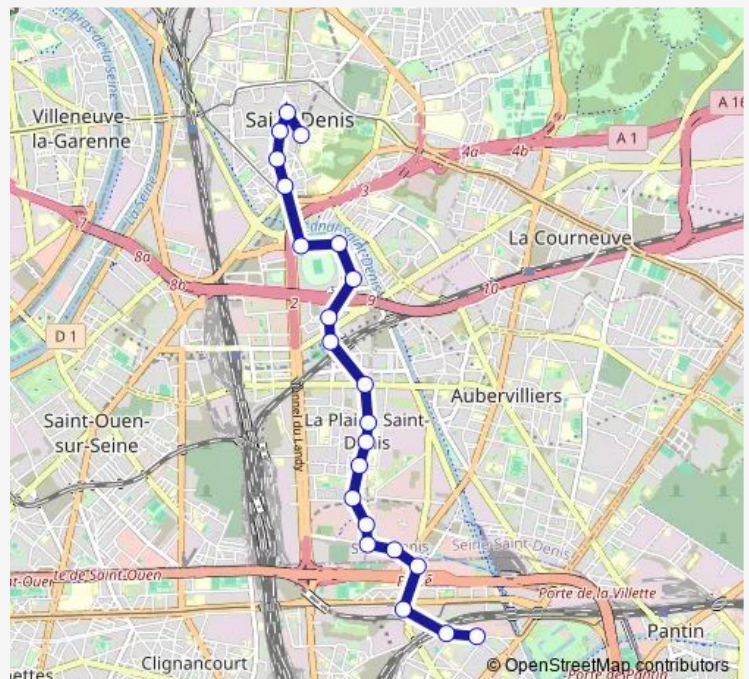

Thursday 00:18-23:49

Friday 00:18-23:48

Saturday 00:18-23:48

Sunday 00:18-22:30

Route info

Direction: Mediatheque

Stops: 22

Trip Duration: 0 hour 31 min