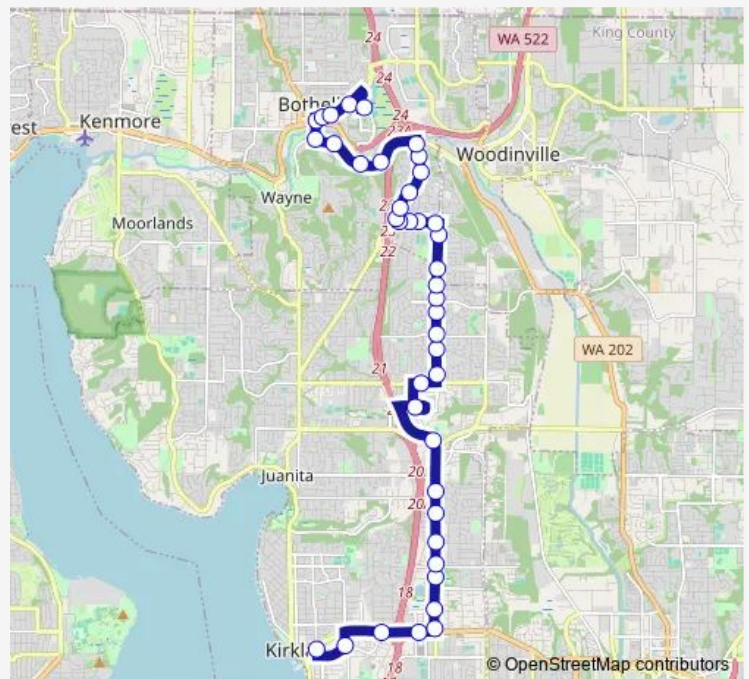

124th Ave NE & NE 144th St

124th Ave NE & NE 145th Pl

124th Ave NE & NE 149th St

Route schedule

Kirkland Transit Center - Bay 4 — U Of Washington - Bothell & Cascadia College

Monday 06:10-00:24⁺¹

Tuesday 06:10-00:24⁺¹

Wednesday —

Thursday 06:10-00:24⁺¹

Friday 06:10-00:24⁺¹

Saturday 06:54-00:20⁺¹

Sunday 06:54-00:20⁺¹

Route info

Direction: Kirkland Transit Center - Bay 4

Stops: 41

Trip Duration: 0 hour 40 min

124th Ave NE & NE 157th St

NE 160th St & 124th Ave Ne

NE 160th St & 121st Ave Ne

NE 160th St & 119th Ave Ne

NE 160th St & Juanita Woodinville Way Ne

Juanita Woodinville Way NE & NE 160th St

Monday 05:19-23:30

Tuesday 05:19-23:30

Wednesday —

Thursday 05:19-23:30

Friday 05:19-23:30

Saturday 06:08-23:28

Sunday 06:08-23:29

Route info