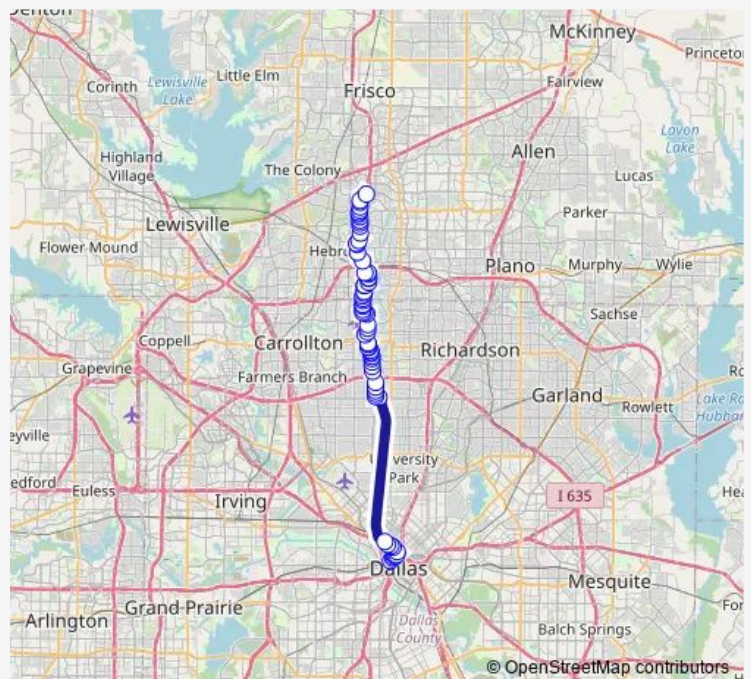

Forest @ Dallas N Tollway - W - Fs

Inwood @ Forest - N - Fs

Inwood @ Willow - N - Mb

Inwood @ Willow - N - Fs

Inwood @ Dallas N Tollway - N - Ns

Dallas N Tollway @ Harvest Hill - N - Ns

Dallas N Tollway @ Galleria - N - Fs

Dallas N Tollway @ Alpha - N - Fs

Dallas N Tollway @ Spring Valley - N - Mb

Dallas N Tollway @ Spring Valley - N - Fs

Dallas N Tollway @ Celestial - N - Mb1

Route schedule

CBD West Tc — Northwest Plano Park & Ride

Monday	05:30-00:20 ⁺¹
Tuesday	05:30-00:20 ⁺¹
Wednesday	05:30-00:20 ⁺¹
Thursday	05:30-00:20 ⁺¹
Friday	05:30-00:20 ⁺¹
Saturday	05:21-00:16 ⁺¹
Sunday	05:21-00:16 ⁺¹

Route info

Direction: CBD West Tc

Stops: 68

Trip Duration: 1 hour 22 min

239 — Dallas - Addison - Legacy

Dallas N Tollway @ Celestial - N - Mb2

Dallas N Tollway @ Celestial - N - Mb3

Dallas N Tollway @ Celestial - N - Ns

Quorum @ Dallas N Tollway - W - Fs