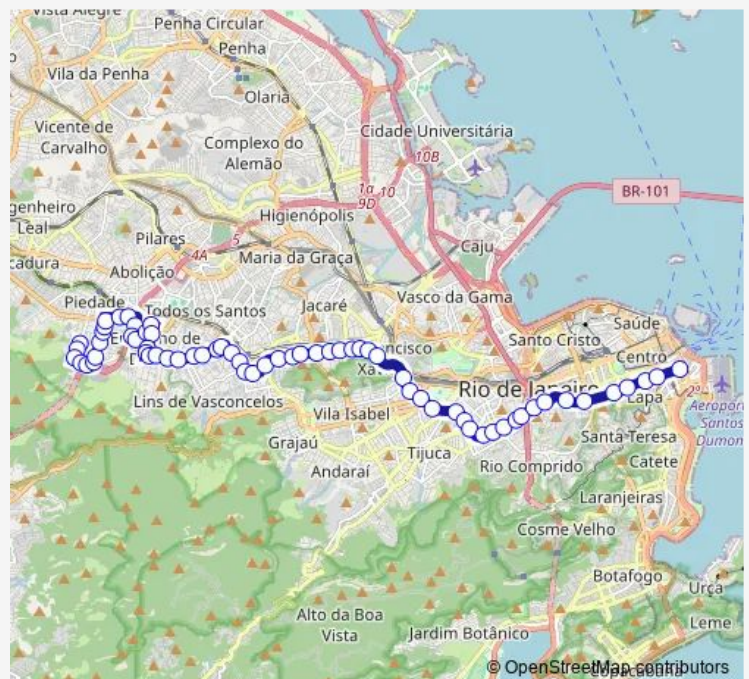

### Direction

Ponto Final: Água Santa : Garcia Vasques — Debret

65 stops

[Open route schedule](#)

Ponto Final: Água Santa : Garcia Vasques

Botelho

Fontoura Chaves

Paulo de Medeiros

### Route schedule

Ponto Final: Água Santa : Garcia Vasques — Debret

Monday 00:00

Tuesday 00:00

Wednesday 00:00

Thursday 00:00

Friday 00:00

Saturday 00:00

### Route info

Direction: Ponto Final: Água Santa : Garcia Vasques

Stops: 65

Trip Duration: 0 hour 54 min

239 — Água Santa - Castelo

Adolfo Bergimini

Camarista Méier

Jurunas