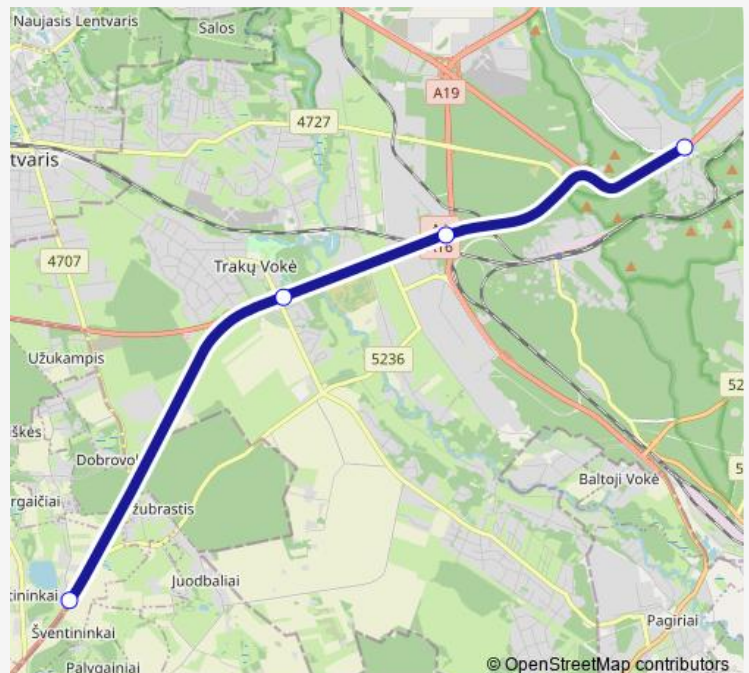

### Route schedule

Šventininkai — Vaduvos

Monday	06:11-07:24
Tuesday	06:11-07:24
Wednesday	06:11-07:24
Thursday	06:11-07:24
Friday	06:11-07:24
Saturday	—
Sunday	—

### Route info

Direction: Šventininkai

Stops: 4

Trip Duration: 0 hour 16 min

239 — Vilnius (Vaduvos st.) – Mažieji Lygainiai per Šventininkus, Juodbalius

**Direction**

Vaduvos — Šventininkai

10 stops

## Route info

Direction: Šventininkai

Stops: 7

Trip Duration: 0 hour 29 min

**Direction**

Vaduvos — Šventininkai

5 stops

[Open route schedule](#)

**Route info**

Direction: Vaduvos

Stops: 5

Trip Duration: 0 hour 21 min

239 Bus time schedules and route maps are available in an offline PDF at busmaps.com. Use the busmaps.com website to see live bus times, train schedule or subway schedule, and step-by-step directions for all public transit in Vilnius