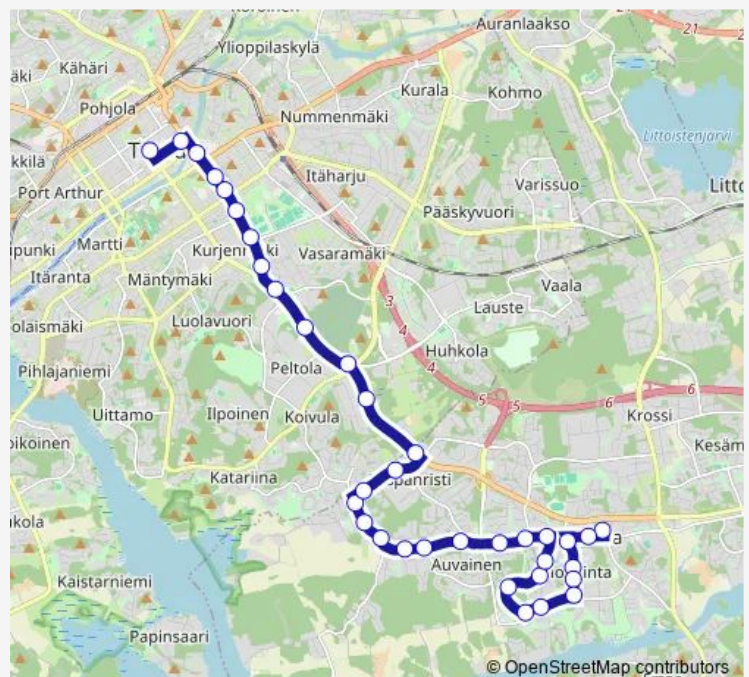

Bus 7T Kaarina-Turku ja Naantali-Turku

[Go to website](#)

Direction

Naantali — Kauppatori D2

35 stops

[Open route schedule](#)

Naantali

Naantalin kylpylä

Rantaruona

Ruona

Karvetti

Nuhjala

Lietsalan koulu

Tuuvallantie

Vierulanmäki

Vuorenpää

Paikkari

Tikanmaa

Vatsela

Pirilä

Raision tehtaat

Frälssi

Lumparla

Varppee

Raision keskusta

Raision kaupungintalo

Raision kirkko

Route schedule

Naantali — Kauppatori D2

Monday 23:27-00:27⁺¹

Tuesday 23:27-00:27⁺¹

Wednesday 23:27-00:27⁺¹

Thursday 23:27-00:27⁺¹

Friday —

Saturday —

Sunday —

Route info

Direction: Naantali

Stops: 35

Trip Duration: 0 hour 28 min

7T — Kaarina-Turku ja Naantali-Turku