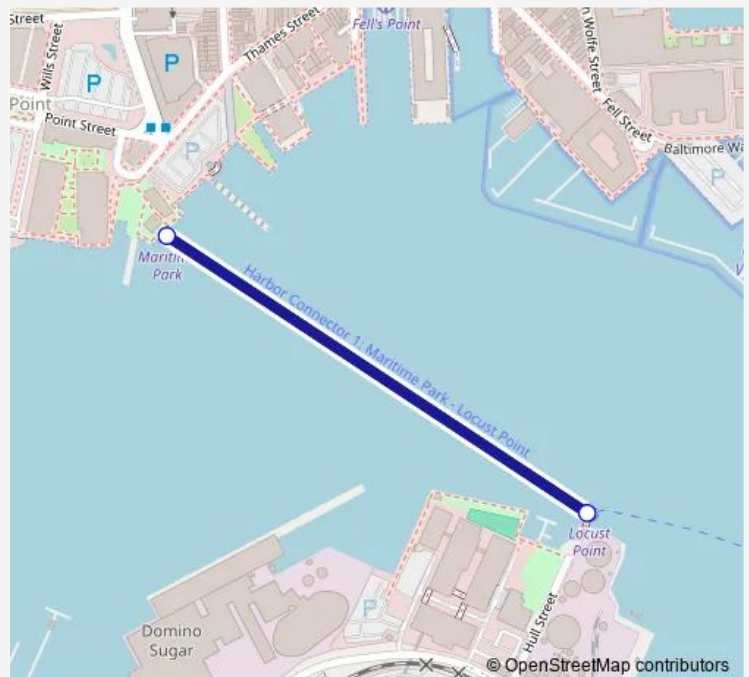

Ferry HC1 Maritime Park – Locust Point

[Go to website](#)

Direction

Locust Point — Maritime Park

2 stops

[Open route schedule](#)

Locust Point

Maritime Park

Route schedule

Locust Point — Maritime Park

Monday 06:07-19:52

Tuesday 06:07-19:52

Wednesday 06:07-19:52

Thursday 06:07-19:52

Friday 06:07-19:52

Saturday —

Sunday —

Route info

Direction: Locust Point

Stops: 2

Trip Duration: 0 hour 7 min

■ HC1 — Maritime Park – Locust Point

Direction

Maritime Park — Locust Point

2 stops

[Open route schedule](#)

Maritime Park

Locust Point

Route schedule

Maritime Park — Locust Point

| | |
|-----------|-------------|
| Monday | 06:00-20:00 |
| Tuesday | 06:00-20:00 |
| Wednesday | 06:00-20:00 |
| Thursday | 06:00-20:00 |
| Friday | 06:00-20:00 |
| Saturday | — |
| Sunday | — |