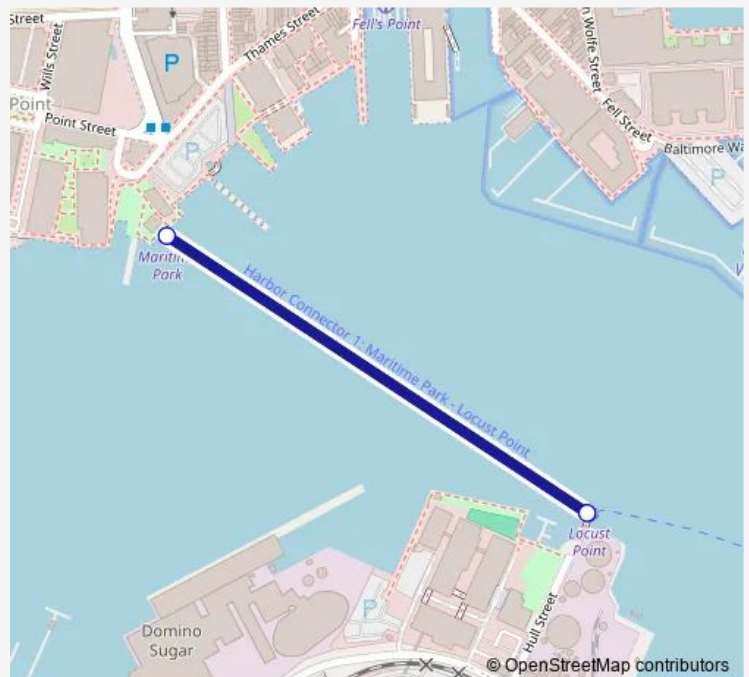

Ferry Hc1 Maritime Park – Locust Point

[Go to website](#)

Direction

Locust Point — Maritime Park

2 stops

[Open route schedule](#)

Locust Point

Maritime Park

Route schedule

Locust Point — Maritime Park

| | |
|-----------|-------------|
| Monday | 06:07-19:52 |
| Tuesday | 06:07-19:52 |
| Wednesday | 06:07-19:52 |
| Thursday | 06:07-19:52 |
| Friday | 06:07-19:52 |
| Saturday | — |
| Sunday | — |

Route info

Direction: Locust Point

Stops: 2

Trip Duration: 0 hour 7 min

Hc1 — Maritime Park – Locust Point

Direction

Maritime Park — Locust Point

2 stops

[Open route schedule](#)

Maritime Park

Locust Point

Route schedule

Maritime Park — Locust Point

| | |
|-----------|-------------|
| Monday | 06:00-20:00 |
| Tuesday | 06:00-20:00 |
| Wednesday | 06:00-20:00 |
| Thursday | 06:00-20:00 |
| Friday | 06:00-20:00 |
| Saturday | — |
| Sunday | — |