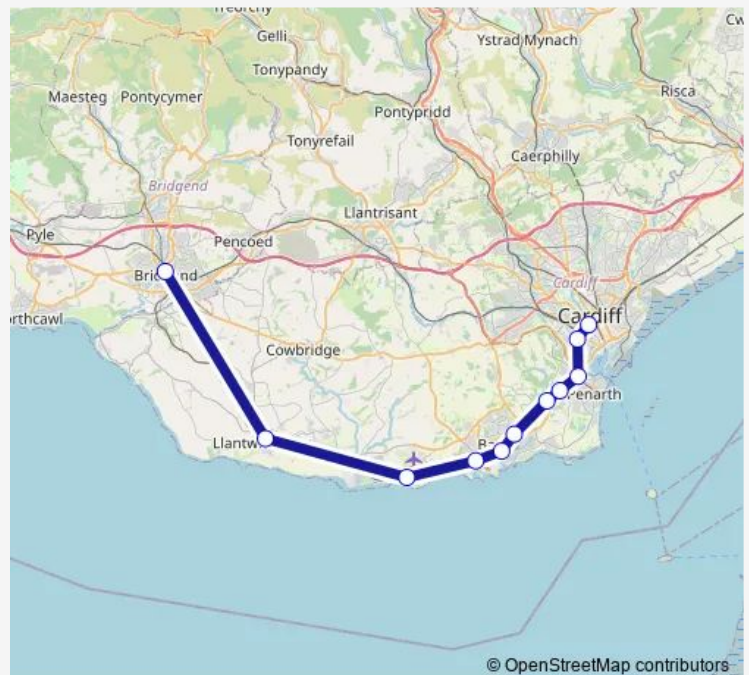

Rhoose

Barry

Barry Docks

Cadoxton

Dinas Powys

Eastbrook

Cogan

Grangetown (Cardiff)

Saturday 22:38

Sunday 09:03-21:42

Route info

Direction: Bridgend

Stops: 11

Trip Duration: 0 hour 59 min

■ Aw:Bgn->Cdf — AW train service from BGN to Cdf

Aw:Bgn->Cdf Rail time schedules and route maps are available in an offline PDF at busmaps.com. Use the busmaps.com website to see live bus times, train schedule or subway schedule, and step-by-step directions for all public transit in Cardiff