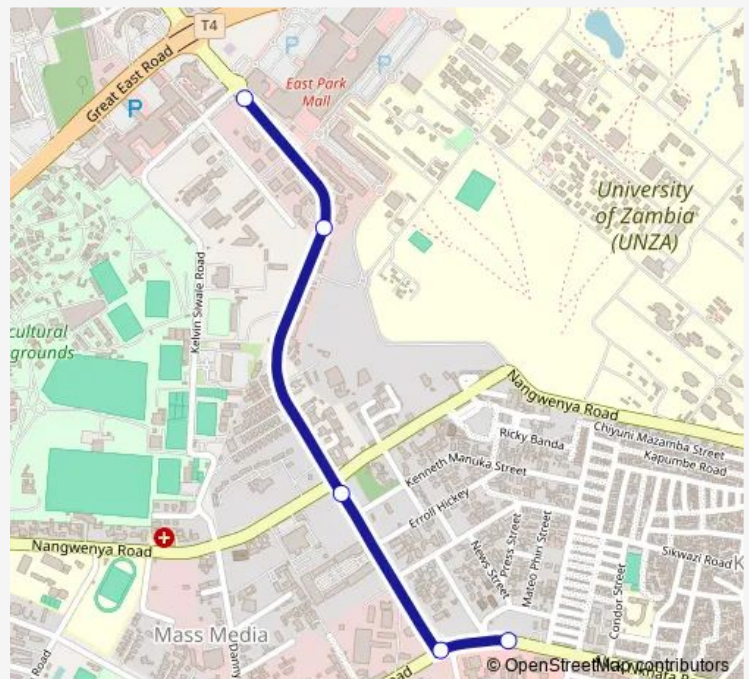

Thabo Mbeki & Nangwenya inter.

Grand Palace Hotel

East Park Mall

Route schedule

Mass Media Station — East Park Mall

Monday	08:00-15:00
Tuesday	08:00-15:00
Wednesday	08:00-15:00
Thursday	08:00-15:00
Friday	08:00-15:00
Saturday	08:00-15:00
Sunday	08:00-15:00

Route info

Direction: Mass Media Station

Stops: 5

Trip Duration: 0 hour 5 min

■ Shared Taxi — Arcades Mall - Mass Media

Direction

East Park Mall — Mass Media Station

5 stops

[Open route schedule](#)

East Park Mall

Grand Palace Hotel

Thabo Mbeki & Nangwenya inter.

Znbc Mass Media

Mass Media Station

Route schedule

East Park Mall — Mass Media Station

Monday	08:00-15:00
Tuesday	08:00-15:00
Wednesday	08:00-15:00
Thursday	08:00-15:00
Friday	08:00-15:00
Saturday	08:00-15:00
Sunday	08:00-15:00

Route info

Direction: East Park Mall

Stops: 5

Trip Duration: 0 hour 8 min