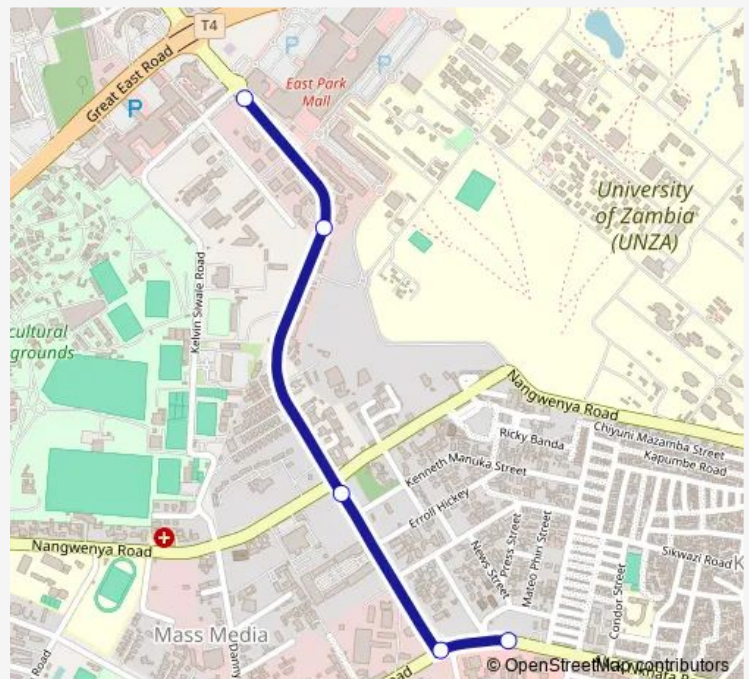

Thabo Mbeki & Nangwenya inter.

Grand Palace Hotel

East Park Mall

Route schedule

Mass Media Station — East Park Mall

Monday	08:00-15:00
Tuesday	08:00-15:00
Wednesday	08:00-15:00
Thursday	08:00-15:00
Friday	08:00-15:00
Saturday	08:00-15:00
Sunday	08:00-15:00

Route info

Direction: Mass Media Station

Stops: 5

Trip Duration: 0 hour 8 min

■ Shared Taxi — Arcades Mall - Mass Media

Direction

East Park Mall — Mass Media Station

5 stops

[Open route schedule](#)

East Park Mall

Grand Palace Hotel

Thabo Mbeki & Nangwenya inter.

Znbc Mass Media

Mass Media Station

Route schedule

East Park Mall — Mass Media Station

Monday	08:00-15:00
Tuesday	08:00-15:00
Wednesday	08:00-15:00
Thursday	08:00-15:00
Friday	08:00-15:00
Saturday	08:00-15:00
Sunday	08:00-15:00

Route info

Direction: East Park Mall

Stops: 5

Trip Duration: 0 hour 8 min