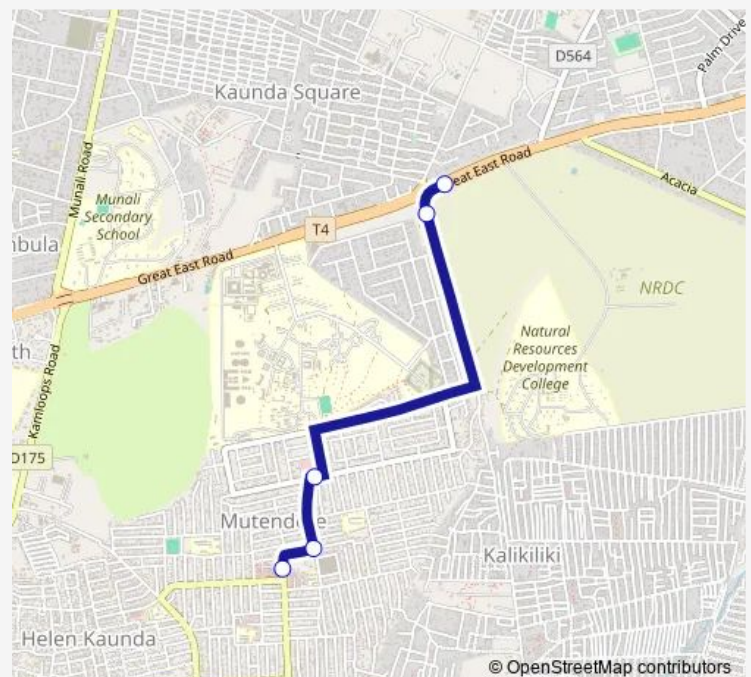

Bus Shared Taxi Hybrid - Mutendere

[Go to website](#)

Direction

Hybrid Station — Mutendere Station (North)

5 stops

[Open route schedule](#)

Hybrid Station

Zesco

PHI Mall

Kazimayi Market

Mutendere Station (North)

Route schedule

Hybrid Station — Mutendere Station (North)

Monday 08:00-15:00

Tuesday 08:00-15:00

Wednesday 08:00-15:00

Thursday 08:00-15:00

Friday 08:00-15:00

Saturday 08:00-15:00

Sunday 08:00-15:00

Route info

Direction: Hybrid Station

Stops: 5

Trip Duration: 0 hour 10 min

■ Shared Taxi — Hybrid - Mutendere

Direction

Mutendere Station (south) — Hybrid Station

5 stops

[Open route schedule](#)

Mutendere Station (south)

Kazimayi Market

PHI Mall