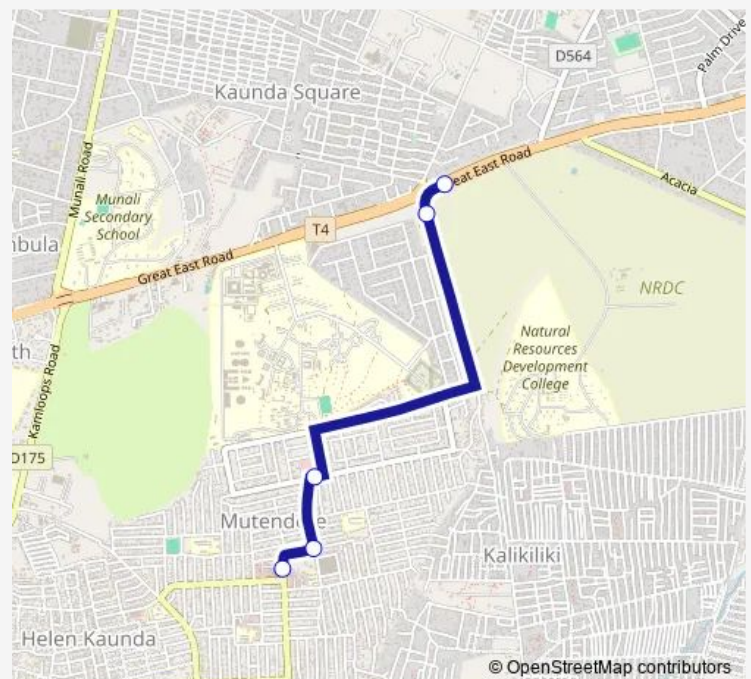

Bus Shared Taxi Hybrid - Mutendere

[Go to website](#)

Direction

Hybrid Station — Mutendere Station (North)

5 stops

[Open route schedule](#)

Hybrid Station

Zesco

PHI Mall

Kazimayi Market

Mutendere Station (North)

Route schedule

Hybrid Station — Mutendere Station (North)

Monday	08:00-15:00
Tuesday	08:00-15:00
Wednesday	08:00-15:00
Thursday	08:00-15:00
Friday	08:00-15:00
Saturday	08:00-15:00
Sunday	08:00-15:00

Route info

Direction: Hybrid Station

Stops: 5

Trip Duration: 0 hour 12 min

■ Shared Taxi — Hybrid - Mutendere

Direction

Mutendere Station (south) — Hybrid Station

5 stops

Monday	08:00-15:00
Tuesday	08:00-15:00
Wednesday	08:00-15:00
Thursday	08:00-15:00
Friday	08:00-15:00
Saturday	08:00-15:00
Sunday	08:00-15:00

Route info

Direction: Mutendere Station (south)

Stops: 5

Trip Duration: 0 hour 16 min