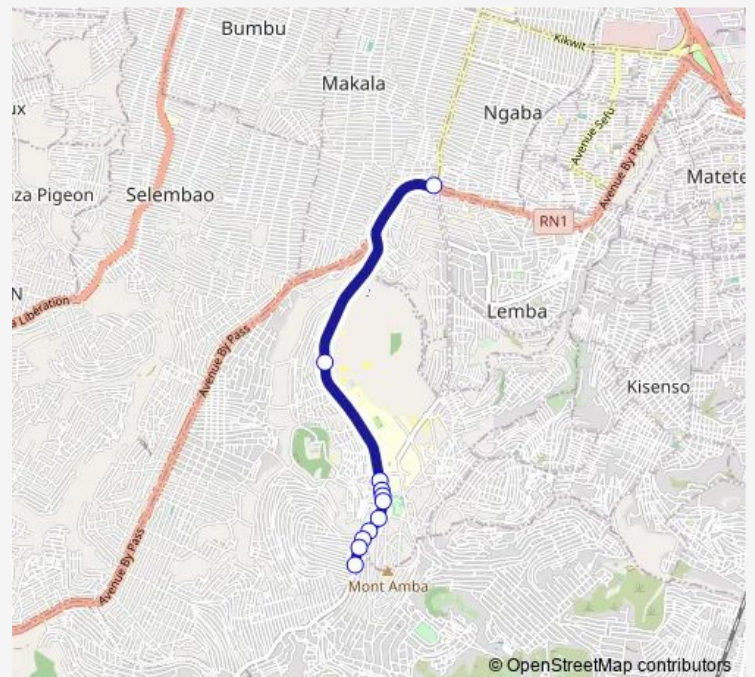

## Bus Rond Point Ngaba\_ TO \_ Kindele

[Go to website](#)

### Direction

unknown — unknown

11 stops

[Open route schedule](#)

unknown

unknown

unknown

unknown

### Route schedule

unknown — unknown

Monday 15:43

Tuesday 15:43

Wednesday 15:43

Thursday 15:43

Friday 15:43

Saturday —

### Route info

Direction: unknown

Stops: 11

Trip Duration: 0 hour 42 min

■ Rond Point Ngaba\_ TO \_ Kindele

**Direction**

unknown — unknown

5 stops