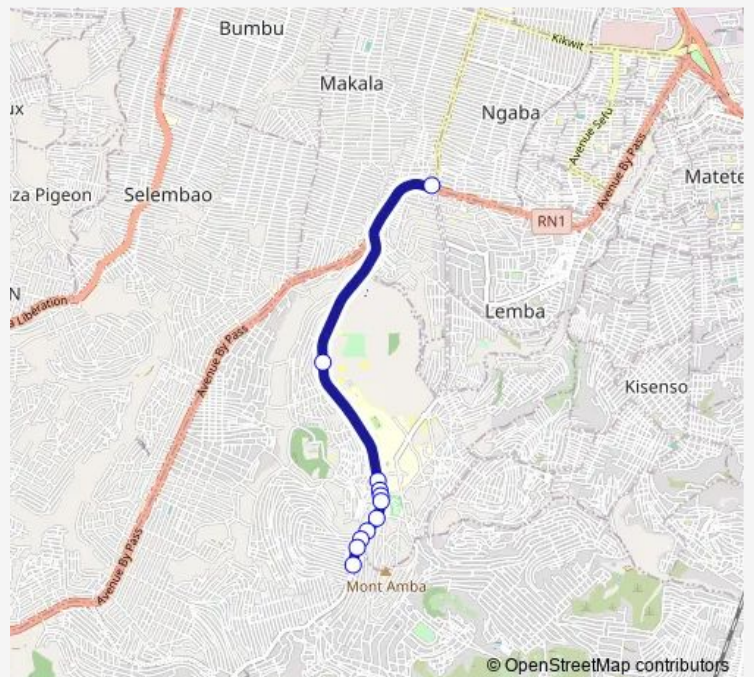

Bus Rond Point Ngaba_ TO _ Kindele

[Go to website](#)

Direction

unknown — unknown

11 stops

[Open route schedule](#)

unknown

unknown

unknown

Route schedule

unknown — unknown

Monday 15:43

Tuesday 15:43

Wednesday 15:43

Thursday 15:43

Friday 15:43

Saturday —

Sunday —

Route info

Direction: unknown

Stops: 11

Trip Duration: 0 hour 42 min

■ Rond Point Ngaba_ TO _ Kindele

Direction

unknown — unknown

5 stops

[Open route schedule](#)

unknown

unknown

unknown

unknown

unknown