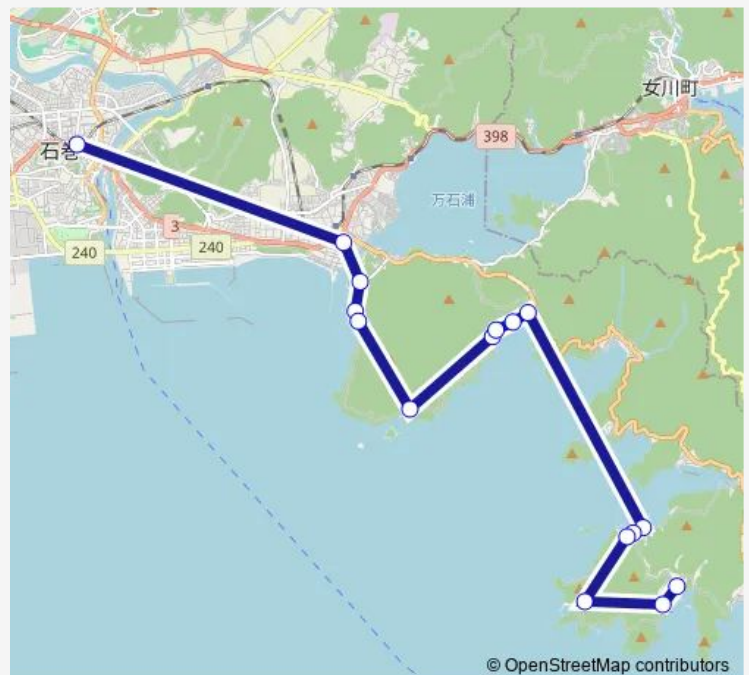

Wednesday 14:30

Thursday —

Friday 14:30

Saturday —

Sunday —

Route info

Direction: 石巻駅前

Stops: 16

Trip Duration: 1 hour 25 min

© OpenStreetMap contributors

Direction

福貴浦 — 石巻駅前

16 stops

[Open route schedule](#)

福貴浦

鹿立

Monday 08:30

Tuesday —

Wednesday 08:30

Thursday —

Friday 08:30

Saturday —

Sunday —

Route info