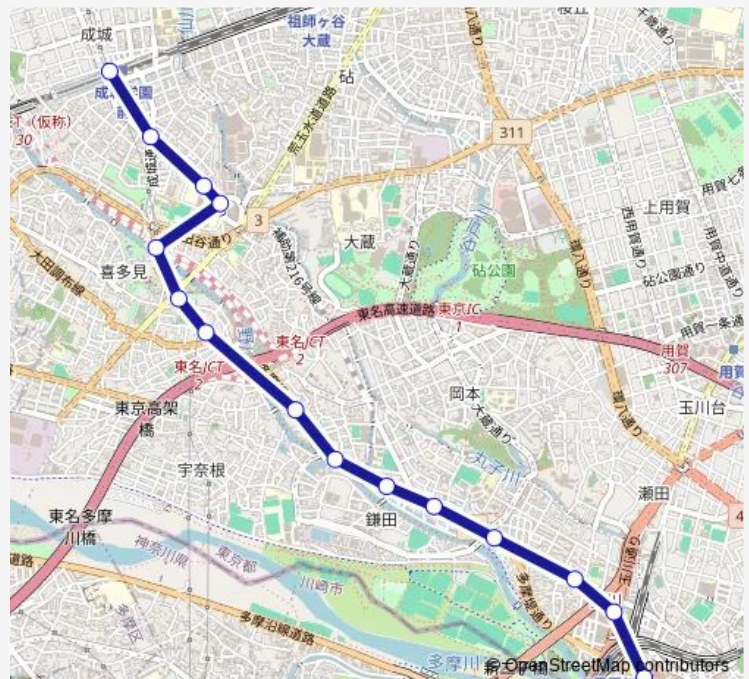

二子玉川緑地前

二子玉川駅

### Route schedule

成城学園前駅 — 二子玉川駅

Monday 06:21-22:58

Tuesday 06:21-22:58

Wednesday 06:21-22:58

Thursday 06:21-22:58

Friday 06:21-22:58

Saturday 06:22-22:40

### Route info

Direction: 成城学園前駅

Stops: 14

Trip Duration: 0 hour 26 min

## Route info

Direction: 二子玉川駅

Stops: 15

Trip Duration: 0 hour 32 min

玉07 Bus time schedules and route maps are available in an offline PDF at busmaps.com. Use the busmaps.com website to see live bus times, train schedule or subway schedule, and step-by-step directions for all public transit in Komae