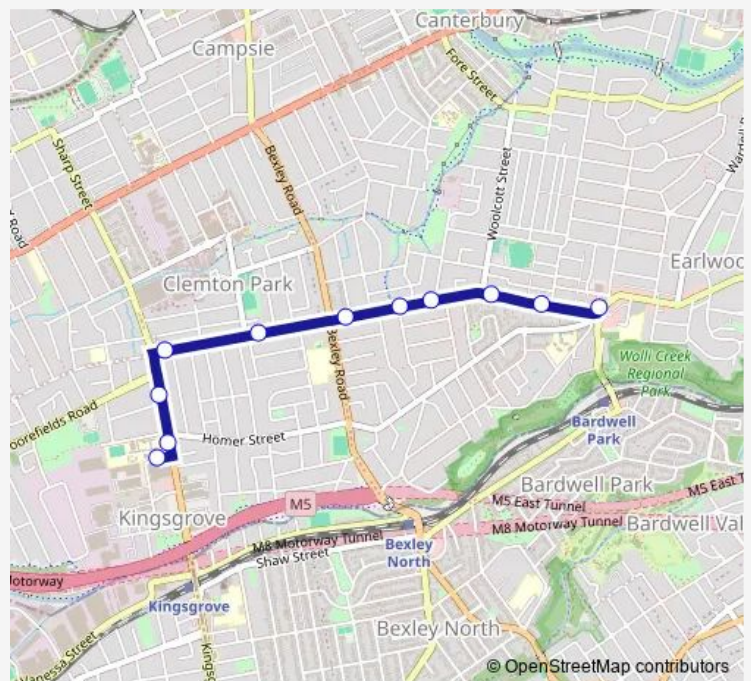

School Bus 623s Kingsgrove North HS to Earlwood

[Go to website](#)

Direction

Kingsgrove North High School, Richland St — Earlwood Shops, Homer St, Stand C

11 stops

[Open route schedule](#)

Kingsgrove North High School, Richland St

Kingsgrove North High School, Kingsgrove Rd

Kingsgrove Rd At Oatley St

William St Opp Shackel Av

William St After Alfred St

William St Opp Clemton Park Shops

William St Opp Main St

William St At Westfield St

William St After Woolcott St

William St Before Cameron Av

Earlwood Shops, Homer St, Stand C

Route schedule

Kingsgrove North High School, Richland St — Earlwood Shops, Homer St, Stand C

Monday	15:10
Tuesday	15:10
Wednesday	—
Thursday	15:10
Friday	—
Saturday	—
Sunday	—

Route info

Direction: Kingsgrove North High School, Richland St

Stops: 11

Trip Duration: 0 hour 13 min

623s — Kingsgrove North HS to Earlwood

623s School Bus time schedules and route maps are available in an offline PDF at busmaps.com. Use the busmaps.com website to see live bus times, train schedule or subway schedule, and step-by-step directions for all public transit in Sydney