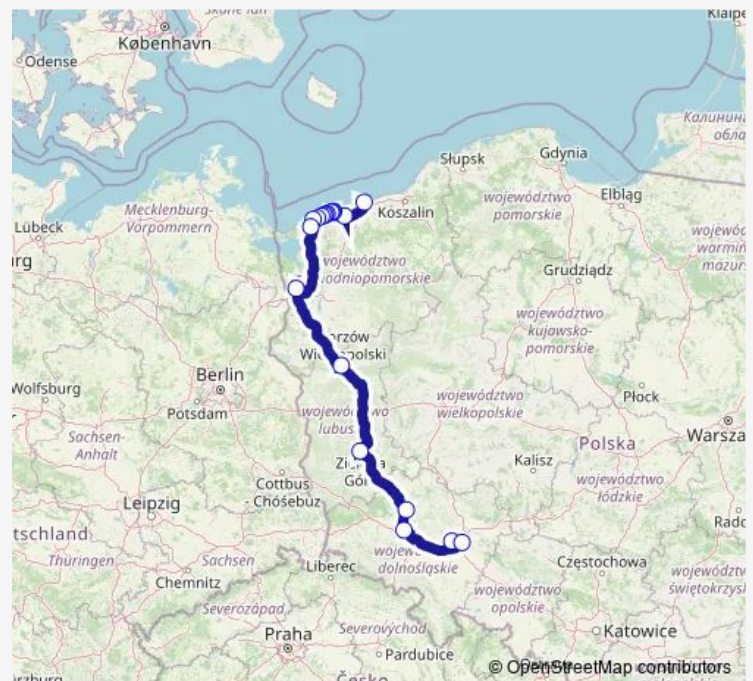

Pogorzelica, Wojska Polskiego St.

Niechorze, Bursztynowa Avenue

Niechorze, Kolejowa St., No. 08

Rewal, Westerplatte St.

Trzesacz, Kamienska

Pustkowo, Kamienska St.

Pobierowo, Jana z Kolna St.

Lukecin, Nadbałtycka/Morska junction

Wroclaw, Bus Station

Route schedule

Kolobrzeg, Bus Station — Wroclaw, Bus Station

Monday 19:00

Tuesday —

Wednesday —

Thursday 19:00

Friday 19:00

Saturday 19:00

Sunday 19:00

Route info

Direction: Kolobrzeg, Bus Station

Stops: 19

Trip Duration: 10 hour 0 min

Flixbus N1313 — Wroclaw - Kolobrzeg

Direction