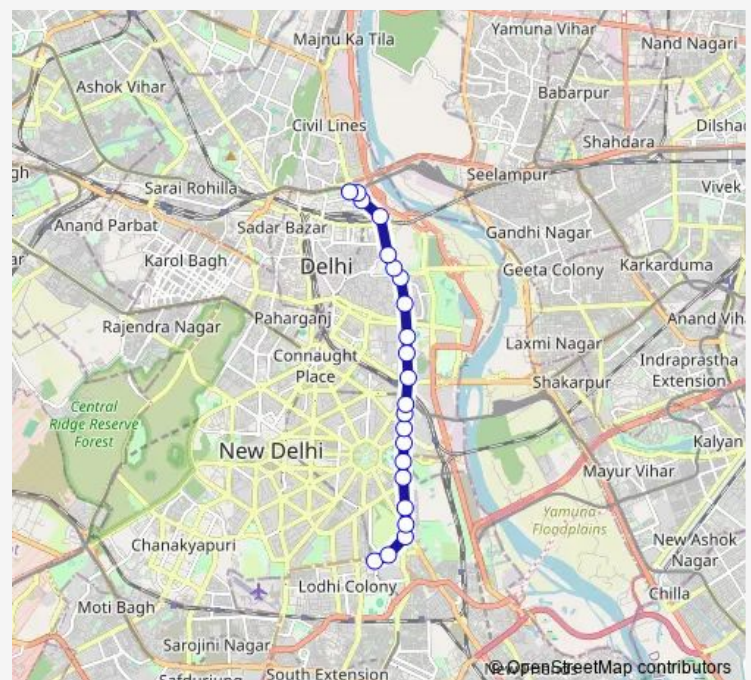

### Route schedule

Sunehari Pulla Depot / Jawahar Lal Nehru Stadium Terminal — Isbt Kashmere Gate Terminal

Monday 20:37

Tuesday 20:37

Wednesday 20:37

Thursday 20:37

Friday 20:37

Saturday 20:37

### Route info

Direction: Sunehari Pulla Depot / Jawahar Lal Nehru Stadium Terminal

Stops: 22

Trip Duration: 0 hour 36 min

405stdown

Isbt Kashmere Gate

Isbt Kashmere Gate Terminal

405stldown Bus time schedules and route maps are available in an offline PDF at [busmaps.com](https://busmaps.com). Use the [busmaps.com](https://busmaps.com) website to see live bus times, train schedule or subway schedule, and step-by-step directions for all public transit in New Delhi