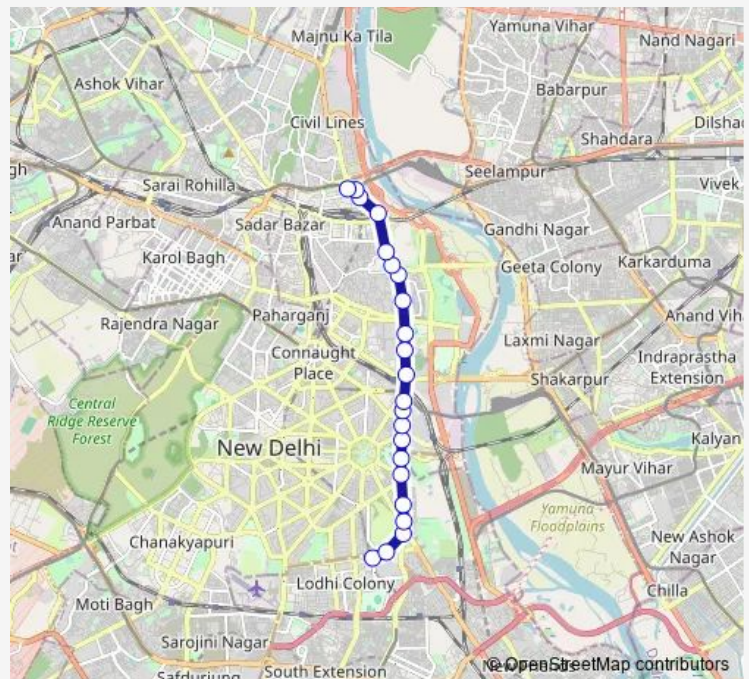

Red Fort

Gpo

Guru Govind Singh University (Kashmere Gate)

Route schedule

Sunehari Pulla Depot / Jawahar Lal Nehru Stadium Terminal — Isbt Kashmere Gate Terminal

Monday 20:37

Tuesday 20:37

Wednesday 20:37

Thursday 20:37

Friday 20:37

Saturday 20:37

Sunday 20:37

Route info

Direction: Sunehari Pulla Depot / Jawahar Lal Nehru Stadium Terminal

Stops: 22

Trip Duration: 0 hour 36 min

405stdown

Isbt Kashmere Gate

Isbt Kashmere Gate Terminal

405stldown Bus time schedules and route maps are available in an offline PDF at busmaps.com. Use the busmaps.com website to see live bus times, train schedule or subway schedule, and step-by-step directions for all public transit in New Delhi