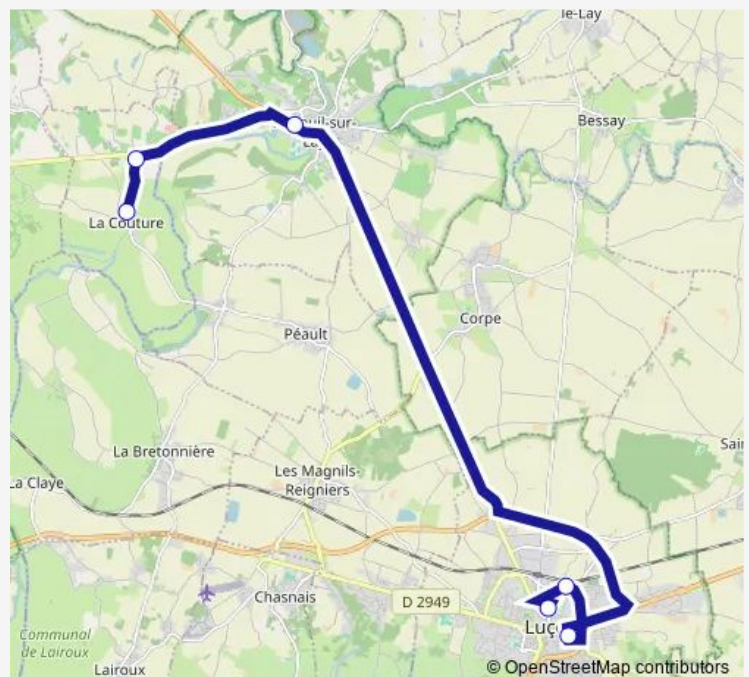

Direction

Cimetière — Lycée Privé Ste Ursule

6 stops

[Open route schedule](#)

Cimetière

Le Midi RD 50

Place Clémenceau

Lycée Polyvalent & Prof. Atlantique

Collège Public Arnaud Beltrame

Lycée Privé Ste Ursule

Route schedule

Cimetière — Lycée Privé Ste Ursule

Monday	07:06
Tuesday	07:06
Wednesday	07:06
Thursday	07:06
Friday	07:06
Saturday	—
Sunday	—

Route info

Direction: Cimetière

Stops: 6

Trip Duration: 0 hour 37 min

LUCON / MAREUIL-SUR-LAY-DISSAIS Bus time schedules and route maps are available in an offline PDF at busmaps.com. Use the busmaps.com website to see live bus times, train schedule or subway schedule, and step-by-step directions for all public transit in Lucon