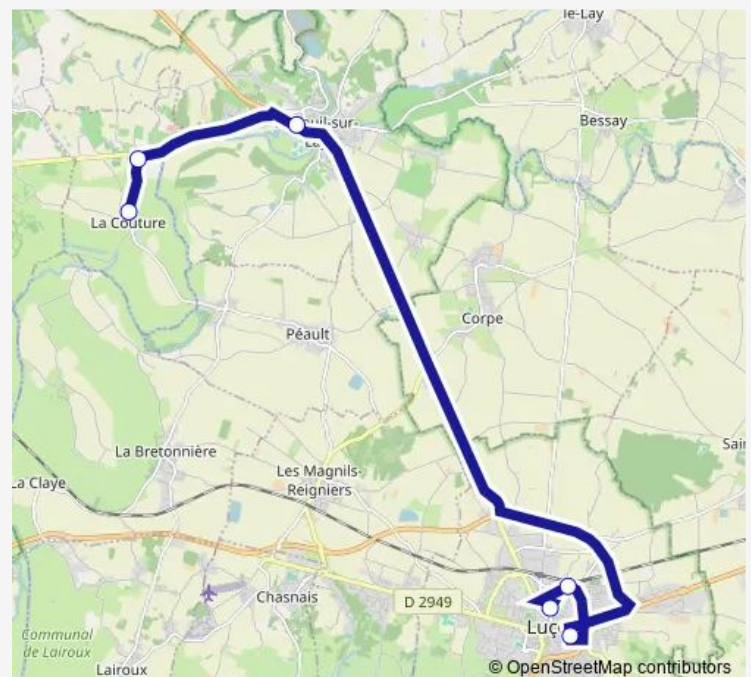

**Direction**

Cimetière — Lycée Privé Ste Ursule

6 stops

[Open route schedule](#)

Cimetière

Le Midi RD 50

Place Clémenceau

Lycée Polyvalent &amp; Prof. Atlantique

Collège Public Arnaud Beltrame

Lycée Privé Ste Ursule

**Route schedule**

Cimetière — Lycée Privé Ste Ursule

Monday 07:06

Tuesday 07:06

Wednesday 07:06

Thursday 07:06

Friday 07:06

Saturday —

Sunday —

**Route info**

Direction: Cimetière

Stops: 6

Trip Duration: 0 hour 37 min

Lucon / Mareuil-SUR-LAY-Dissais Bus time schedules and route maps are available in an offline PDF at [busmaps.com](https://busmaps.com). Use the [busmaps.com](https://busmaps.com) website to see live bus times, train schedule or subway schedule, and step-by-step directions for all public transit in Lucon