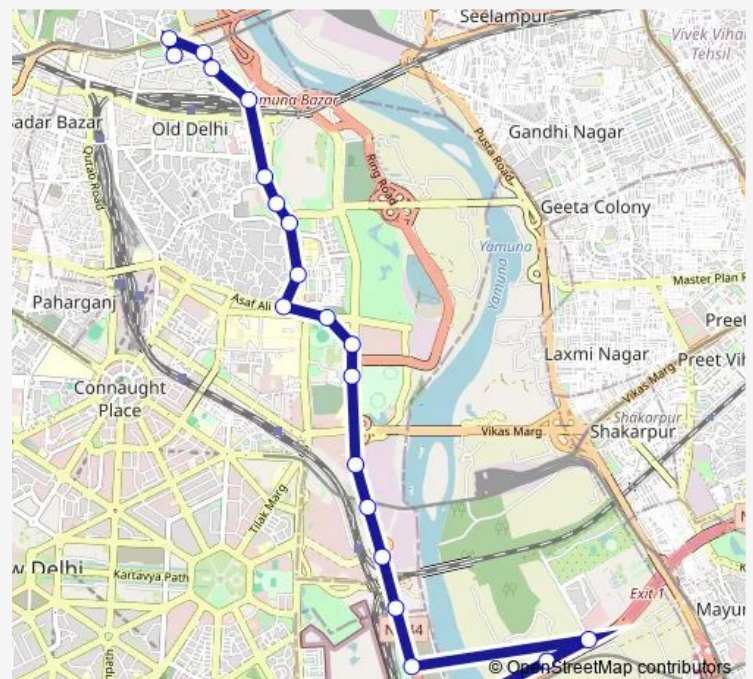

### Route schedule

Millennium Depot Gate 7 — Mori Gate Terminal

Monday 04:34-07:36

Tuesday 04:34-07:36

Wednesday 04:34-07:36

Thursday 04:34-07:36

Friday 04:34-07:36

Saturday 04:34-07:36

Sunday 04:34-07:36

### Route info

Direction: Millennium Depot Gate 7

Stops: 22

Trip Duration: 0 hour 50 min

■ 261stlup

BusMaps

261stlup Bus time schedules and route maps are available in an offline PDF at [busmaps.com](https://busmaps.com). Use the [busmaps.com](https://busmaps.com) website to see live bus times, train schedule or subway schedule, and step-by-step directions for all public transit in Delhi