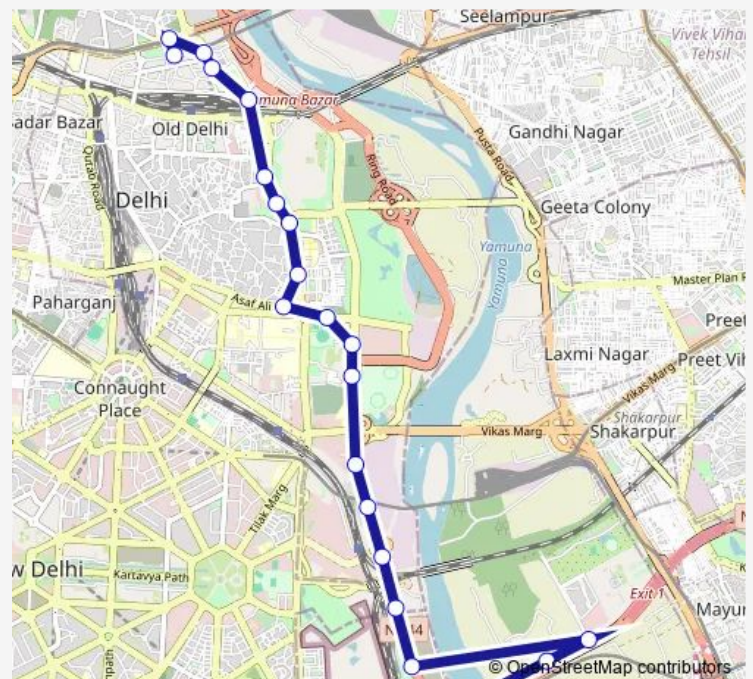

### Route schedule

Millennium Depot Gate 7 — Mori Gate Terminal

Monday 04:34-07:36

Tuesday 04:34-07:36

Wednesday 04:34-07:36

Thursday 04:34-07:36

Friday 04:34-07:36

Saturday 04:34-07:36

Sunday 04:34-07:36

### Route info

Direction: Millennium Depot Gate 7

Stops: 22

Trip Duration: 0 hour 50 min

■ 261stlup

BusMaps

261stlup Bus time schedules and route maps are available in an offline PDF at [busmaps.com](https://busmaps.com). Use the [busmaps.com](https://busmaps.com) website to see live bus times, train schedule or subway schedule, and step-by-step directions for all public transit in Delhi