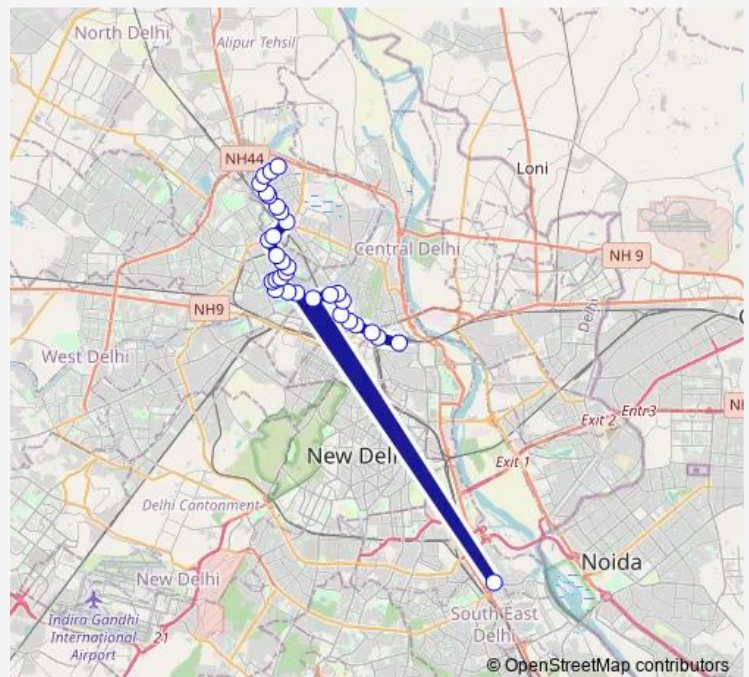

KD Block Ashok Vihar

Deep Market Ashok Vihar

Ashok Vihar B Block

Route schedule

Old Delhi Railway Station — Jahangirpuri E-Block

Monday 07:39-21:19

Tuesday 07:39-21:19

Wednesday 07:39-21:19

Thursday 07:39-21:19

Friday 07:39-21:19

Saturday 07:39-21:19

Sunday 07:39-21:19

Route info

Direction: Old Delhi Railway Station

Stops: 32

Trip Duration: 2 hour 59 min

142up

Wazir Pur Industrial Area/ Ashok Vihar Crossing

Shalimar Bagh

Kewal Park

New Sabzi Mandi

Adarsh Nagar / Bharola Village

Sarai Peepal Thala

Mahindra Park