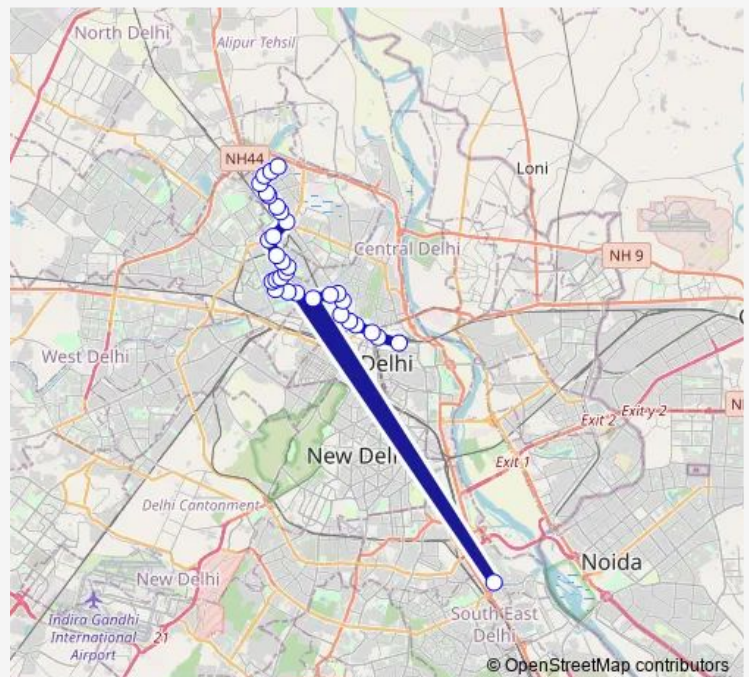

KD Block Ashok Vihar

Deep Market Ashok Vihar

Ashok Vihar B Block

Route schedule

Old Delhi Railway Station — Jahangirpuri E-Block

Monday 07:39-21:19

Tuesday 07:39-21:19

Wednesday 07:39-21:19

Thursday 07:39-21:19

Friday 07:39-21:19

Saturday 07:39-21:19

Sunday 07:39-21:19

Route info

Direction: Old Delhi Railway Station

Stops: 32

Trip Duration: 2 hour 59 min

142up

Wazir Pur Industrial Area/ Ashok Vihar Crossing

Shalimar Bagh

Kewal Park

New Sabzi Mandi

Adarsh Nagar / Bharola Village

Sarai Peepal Thala

Mahindra Park