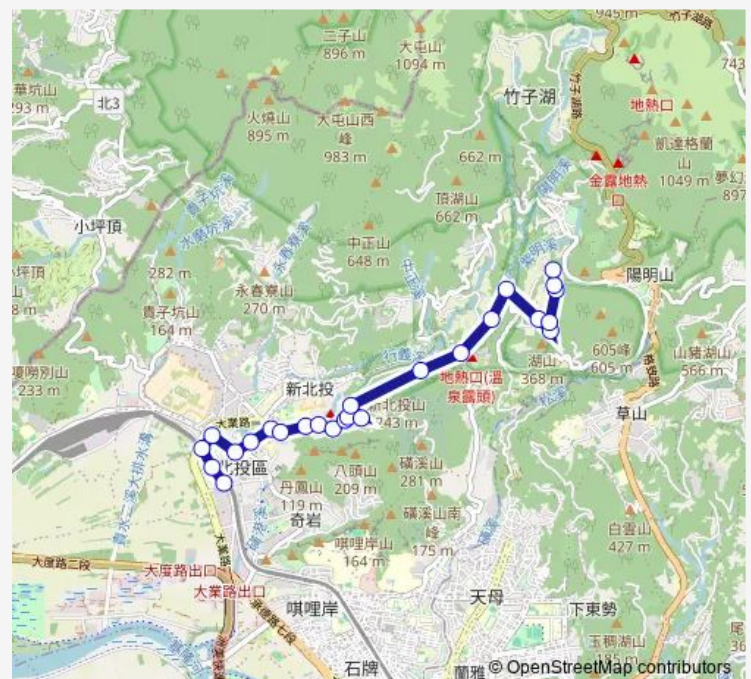

Thursday 05:20-22:40

Friday 05:20-22:40

Saturday 05:20-22:40

Sunday 05:20-22:40

Route info

Direction: 大興街口

Stops: 25

Trip Duration: 0 hour 26 min

■ 小25 — 捷運北投站-六窟

吳厝

湖底路66號

六窟一

六窟

小25 Bus time schedules and route maps are available in an offline PDF at busmaps.com. Use the busmaps.com website to see live bus times, train schedule or subway schedule, and step-by-step directions for all public transit in Taipei