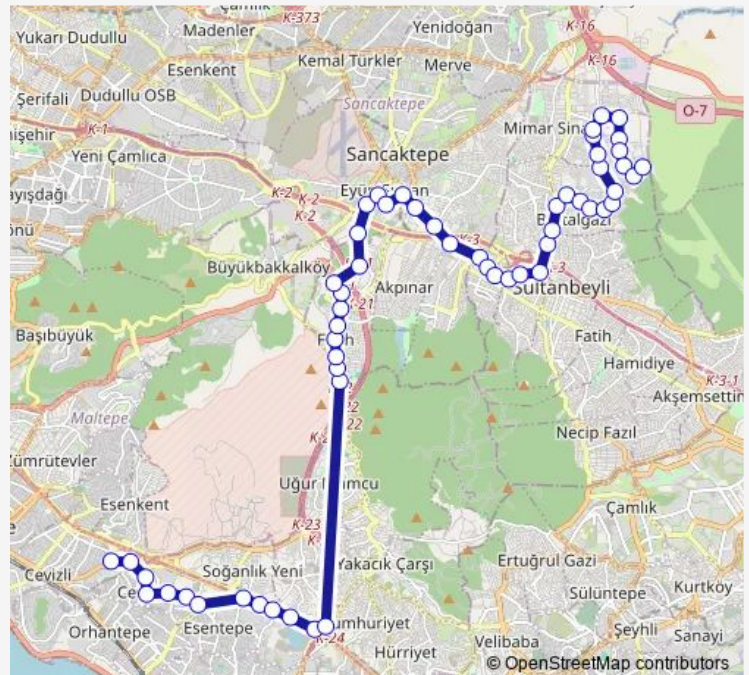

Thursday 05:15-23:40

Friday 05:15-23:40

Saturday 06:15-23:15

Sunday 06:30-23:00

Route info

Direction: Cevizli Peronlar

Stops: 56

Trip Duration: 1 hour 3 min

132m — Cevizli Peronlar - Battalgazi Mahallesi

BusMaps

Otoban GiriŖi

Topal Osman Caddesi

Kizilay

Kizilay Caddesi

Boztepe Sokak

Akpınar Sokak