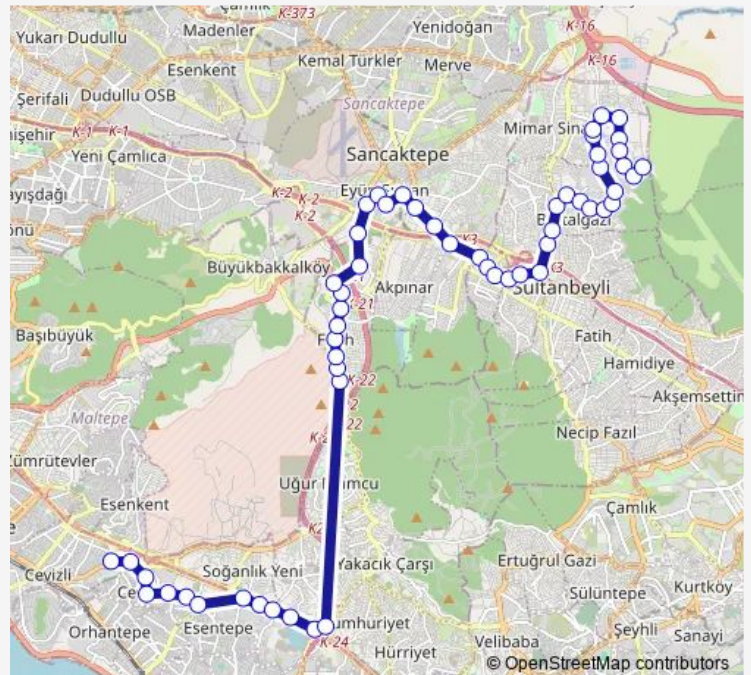

### Route schedule

CEVİZLİ PERONLAR — BATTALGAZİ MAHALLESİ

Monday 05:15-23:40

Tuesday 05:15-23:40

Wednesday 05:15-23:40

Thursday 05:15-23:40

Friday 05:15-23:40

Saturday 06:15-23:15

### Route info

Direction: CEVİZLİ PERONLAR

Stops: 56

Trip Duration: 1 hour 3 min

132M — Cevizli Peronlar - Battalgazi Mahallesi

BusMaps

Otoban GiriŖi

Topal Osman Caddesi