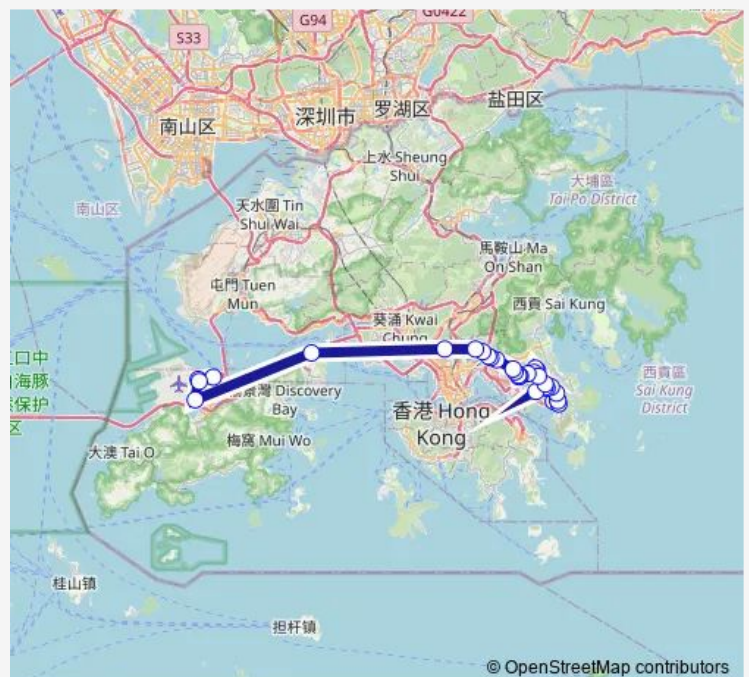

[Ctb] LE Prestige Lohas Park, WAN PO Road|[Kmb+Ctb] LE Prestige Lohas Park/
Le Prestige Lohas Park, WAN PO Road|[Kmb] LE Prestige Lohas Park

[Ctb] THE Capitol Lohas Park, WAN PO Road|[Kmb+Ctb] THE Capitol Lohas Park/
The Capitol Lohas Park, WAN PO Road|[Kmb] THE Capitol Lohas Park

[Ctb] Shaw Studios, WAN PO Road|[Kmb+Ctb] PAK Shing KOK/
Shaw Studios, WAN PO Road|[Kmb] PAK Shing Kok

[Ctb] Oscar BY THE Sea|[Kmb] Oscar BY THE Sea

[Ctb] Bauhinia Garden, PO YAP Road|[Kmb+Ctb] Bauhinia Garden/
Bauhinia Garden, PO YAP Road|[Kmb] Bauhinia Garden

[Ctb] Tseung Kwan O Station

[Ctb] TIU Keng Leng Station|[Kmb] TIU Keng Leng Station

[Ctb] Sheung CHI House Sheung TAK Estate, Tong Ming Street|[Kmb] Sheung CHI House

[Ctb] Serenity Place, PO Hong Road|[Kmb+Ctb] Serenity Place/
Serenity Place, PO Hong Road|[Kmb] Serenity Place

[Ctb] PO Tsui Park, PO Hong Road

Route schedule

[Ctb] Lohas Park|[Kmb+Ctb] Lohas Park Station/
Lohas Park|[Kmb] Lohas Park Station — [Ctb] Airport (Ground Transportation Centre)|[Lwb] Airport (GTC) BUS Terminus

Monday	06:55
Tuesday	06:55
Wednesday	06:55
Thursday	06:55
Friday	06:55
Saturday	06:55
Sunday	—

Route info

Direction: [Ctb] Lohas Park|[Kmb+Ctb] Lohas Park Station/
Lohas Park|[Kmb] Lohas Park Station

Stops: 34

Trip Duration: 2 hour 14 min