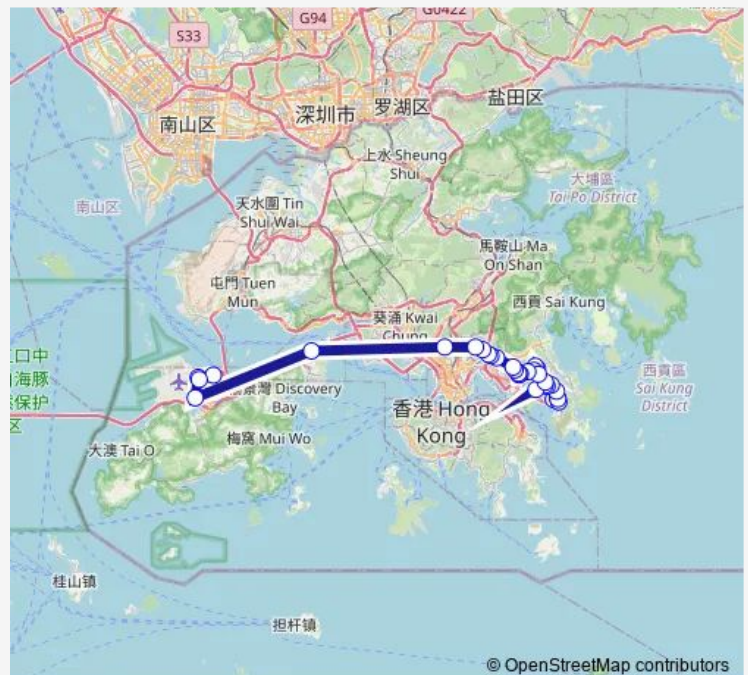

[Ctb] LE Prestige Lohas Park, WAN PO Road|[Kmb+Ctb] LE Prestige Lohas Park/
Le Prestige Lohas Park, WAN PO Road|[Kmb] LE Prestige Lohas Park

[Ctb] THE Capitol Lohas Park, WAN PO Road|[Kmb+Ctb] THE Capitol Lohas Park/
The Capitol Lohas Park, WAN PO Road|[Kmb] THE Capitol Lohas Park

[Ctb] Shaw Studios, WAN PO Road|[Kmb+Ctb] PAK Shing KOK/
Shaw Studios, WAN PO Road|[Kmb] PAK Shing Kok

[Ctb] Oscar BY THE Sea|[Kmb] Oscar BY THE Sea

[Ctb] Bauhinia Garden, PO YAP Road|[Kmb+Ctb] Bauhinia Garden/
Bauhinia Garden, PO YAP Road|[Kmb] Bauhinia Garden

[Ctb] Tseung Kwan O Station

[Ctb] TIU Keng Leng Station|[Kmb] TIU Keng Leng Station

[Ctb] Sheung CHI House Sheung TAK Estate, Tong Ming Street|[Kmb] Sheung CHI House

[Ctb] Serenity Place, PO Hong Road|[Kmb+Ctb] Serenity Place/
Serenity Place, PO Hong Road|[Kmb] Serenity Place

[Ctb] PO Tsui Park, PO Hong Road

Route schedule

[Ctb] Lohas Park|[Kmb+Ctb] Lohas Park Station/
Lohas Park|[Kmb] Lohas Park Station — [Ctb] Airport (Ground Transportation Centre)|[Lwb] Airport (GTC) BUS Terminus

Monday	06:55
Tuesday	06:55
Wednesday	06:55
Thursday	06:55
Friday	06:55
Saturday	06:55
Sunday	—

Route info

Direction: [Ctb] Lohas Park|[Kmb+Ctb] Lohas Park Station/
Lohas Park|[Kmb] Lohas Park Station

Stops: 34

Trip Duration: 2 hour 15 min