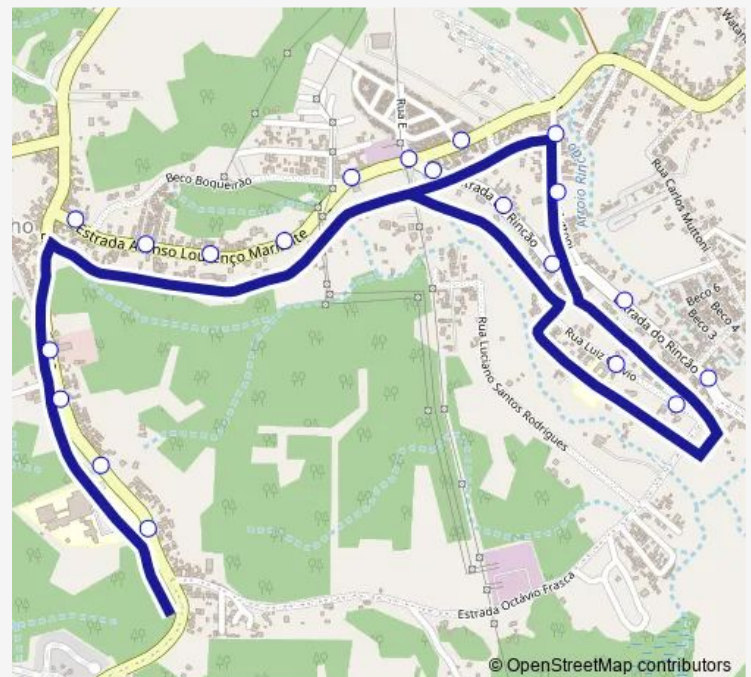

### Route schedule

Rincao 71 — Costa Gama DF 1166

Monday 07:30-12:45

Tuesday 07:30-12:45

Wednesday 07:30-12:45

Thursday 07:30-12:45

Friday 07:30-12:45

Saturday —

### Route info

Direction: Rincao 71

Stops: 20

Trip Duration: 0 hour 40 min

■ A28 — Escolar