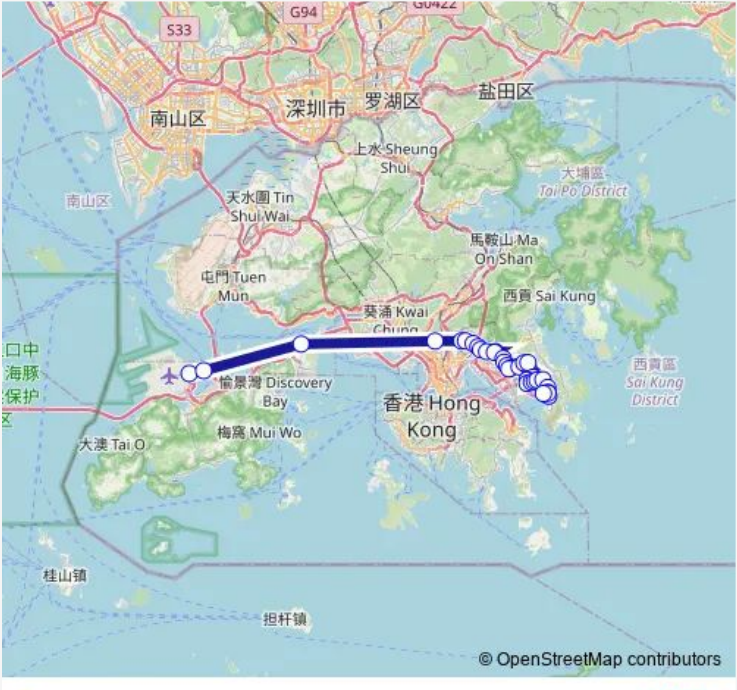

Route schedule

[Ctb] Airport (Ground Transportation Centre)[Lwb] Airport (GTC) BUS Terminus — [Ctb] Lohas Park[[Kmb+Ctb] Lohas Park Station/<Br>Lohas Park[[Kmb] Lohas Park Station

Monday	11:20-17:20
Tuesday	11:20-17:20
Wednesday	11:20-17:20
Thursday	11:20-17:20
Friday	11:20-17:20
Saturday	11:20-17:20
Sunday	11:20-17:20

**Route info**

Direction: [Ctb] Airport (Ground Transportation Centre)[Lwb] Airport (GTC) BUS Terminus

Stops: 33

Trip Duration: 1 hour 57 min

Hung House Choi WAN Estate, NEW Clear Water BAY Road[[Kmb] PAK Hung House