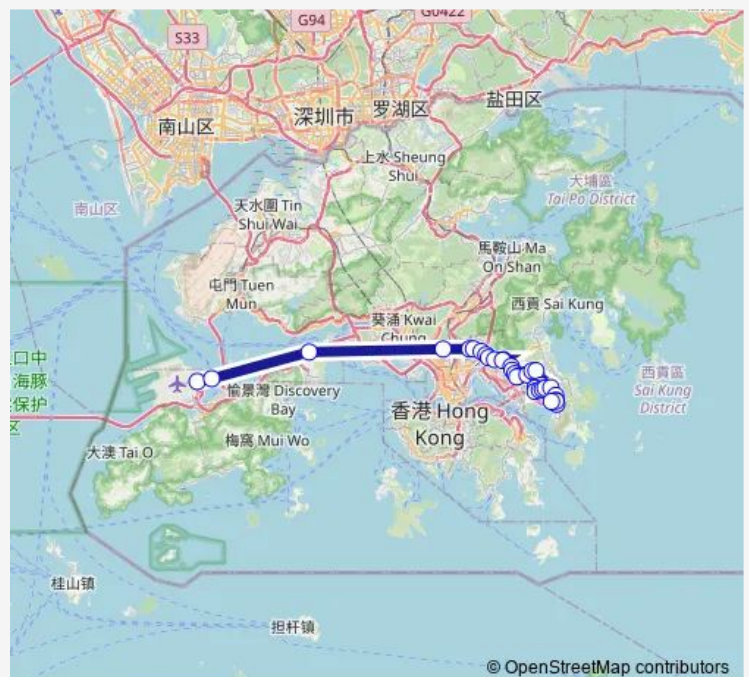

Wednesday 17:20-18:20

Thursday 17:20-18:20

Friday 17:20-18:20

Saturday 17:20-18:20

Sunday —

Route info

Direction: [Ctb] Airport (Ground Transportation Centre)[Lwb] Airport (GTC) BUS Terminus

Stops: 36

Trip Duration: 1 hour 57 min

[Ctb] Ngau CHI WAN Village, Lung Cheung Road[[Kmb]
Ngau CHI WAN BBI - Ngau CHI WAN Village

[Ctb] Ngau CHI WAN Market, Clear Water BAY
Road[[Kmb] Ngau CHI WAN BBI - Ngau CHI WAN Mar-
ket[[Kmb] Ngau CHI WAN BBI - Ngau CHI WAN Mar-
ket/
Ngau CHI WAN Market, Clear Water BAY Road