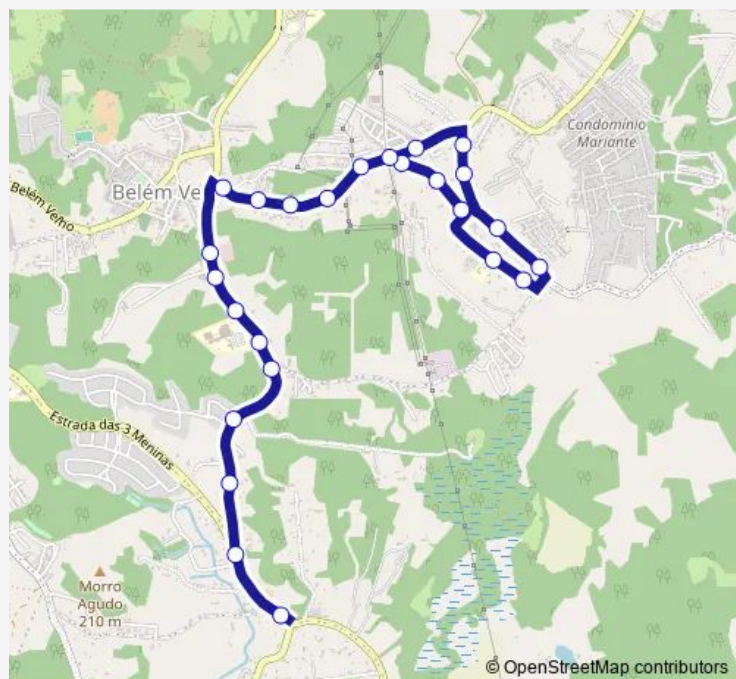

### Route schedule

Rincao — Costa Gama

Monday 07:30-12:45

Tuesday 07:30-12:45

Wednesday 07:30-12:45

Thursday 07:30-12:45

Friday 07:30-12:45

Saturday —

### Route info

Direction: Rincao

Stops: 25

Trip Duration: 0 hour 40 min

Costa Gama

Costa Gama

Costa Gama

Costa Gama