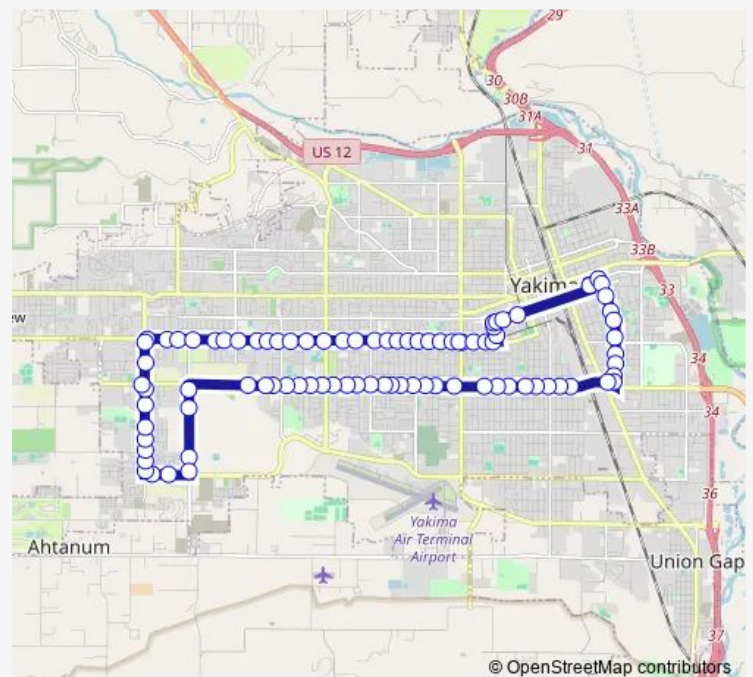

### Direction

undefined — undefined

0 stops

[Open route schedule](#)

### Route schedule

undefined — undefined

Monday	—
Tuesday	—
Wednesday	—
Thursday	—
Friday	—
Saturday	06:15-08:15
Sunday	—

### Route info

Direction:

Stops: 0

Trip Duration: — min

5 — Nob Hill / Tieton

**Direction**

Transit Center — Davis High School

88 stops

[Open route schedule](#)

Transit Center

Chestnut / 6th

S 6TH ST / Walnut

6TH ST / Spruce

6TH ST / Maple

6TH ST / Beech

6TH ST / Adams