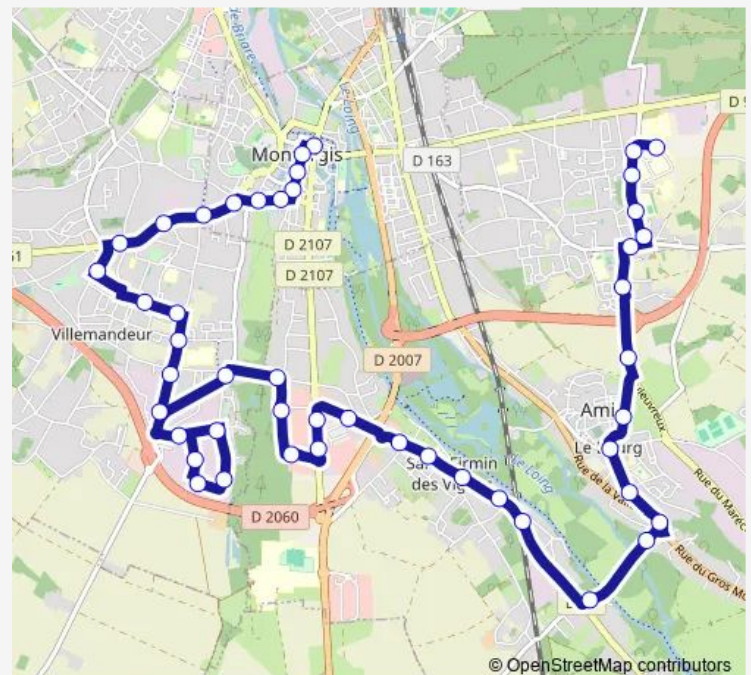

Freres Lumiere

Baraudiere

Za Villemandeur

Route schedule

Mirabeau — Hôpital

Monday 07:02-19:28

Tuesday 07:02-19:28

Wednesday 07:02-19:28

Thursday 07:02-19:28

Friday 07:02-19:28

Saturday 07:35-19:28

Sunday —

Route info

Direction: Mirabeau

Stops: 47

Trip Duration: 0 hour 47 min

5 — Ligne 5 : Mirabeau - Hôpital

BusMaps

Vieux Bourg

Vernisson

Monnet

Europe

Antibes

Saint Jacques

Saturday 07:03-18:59

Sunday —

Route info

Direction: Hopital

Stops: 48

Trip Duration: 0 hour 52 min

Vieux Bourg

Za Villemandeur