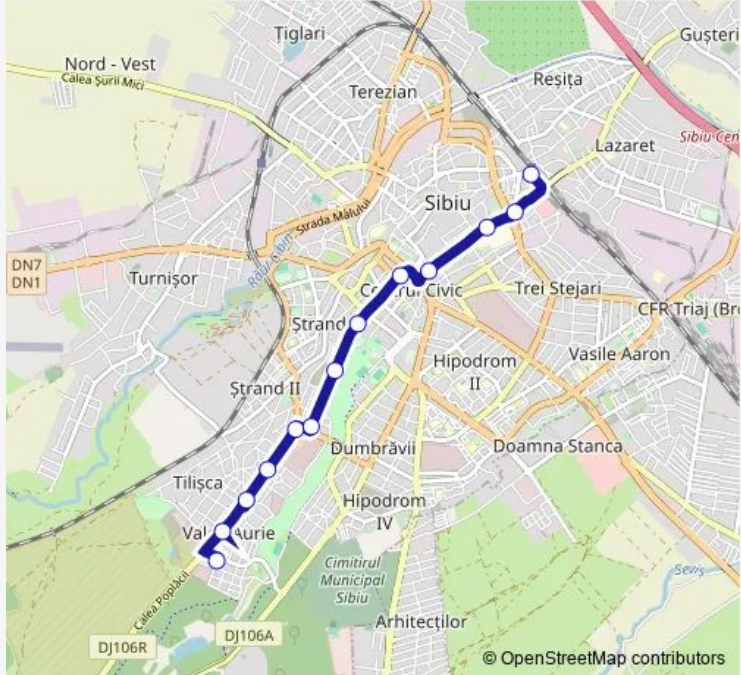

Bus 5 Valea Aurie - Gara

[Go to website](#)

Direction
 Valea Aurie 1 — Gara
 13 stops
[Open route schedule](#)

- Valea Aurie 1
- Theodor Mihaly 1
- Piata Sadu 1
- Piata Talmaciu 1
- Scoala Militara 2
- Scoala Militara 1
- Parcul Sub Arini
- Bazin Olimpia
- Casa Armatei
- Teatru
- Spitalul Judetean
- Promenada Mall Gara
- Gara

Route schedule
 Valea Aurie 1 — Gara

Monday	05:30-23:20
Tuesday	05:30-23:20
Wednesday	05:30-23:20
Thursday	05:30-23:20
Friday	05:30-23:20
Saturday	05:55-21:32
Sunday	05:55-21:32

Route info
 Direction: Valea Aurie 1
 Stops: 13
 Trip Duration: 0 hour 16 min

Direction

Gara — Valea Aurie 1

15 stops

[Open route schedule](#)

Gara

Parcul Tineretului

Sala Thalia

Zidul Cetăii

Thursday 05:30-23:20

Friday 05:30-23:20

Saturday 05:56-21:22

Sunday 05:56-21:22

Route info

Direction: Gara

Stops: 15

Trip Duration: 0 hour 20 min