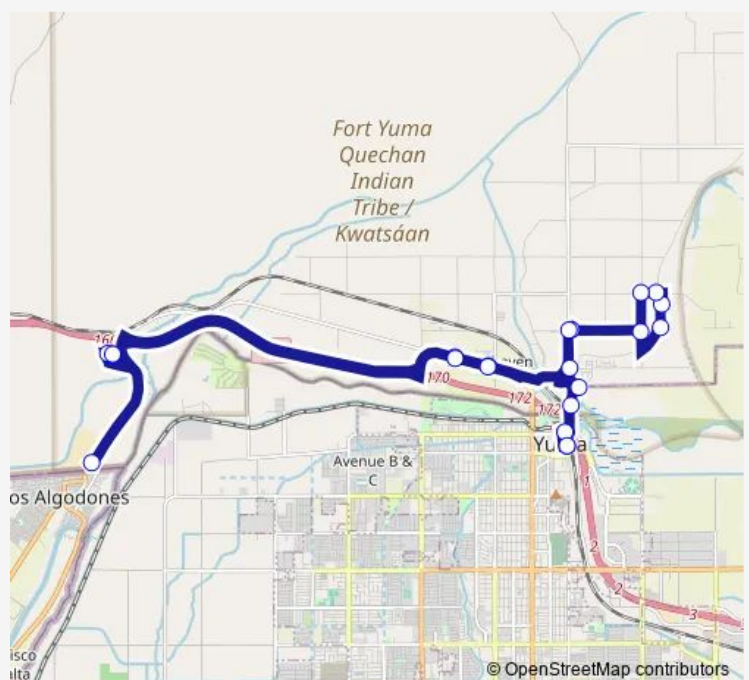

Winterhaven Drive @ Railroad Avenue

Winterhaven Dr @ Jimbo's Towing

Quechan Casino Resort @ Main Entrance

Quechan Casino Resort @ Employee Entrance

SR 186 @ Andrade Port of Entry

Quechan Casino Resort @ Main Entrance

Route schedule

3rd Street @ Gila Street (Downtown Yuma Transit Center)
 — 3rd Street @ Gila Street (Downtown Yuma Transit Center)

Monday 07:25-17:25

Tuesday 07:25-17:25

Wednesday 07:25-17:25

Thursday 07:25-17:25

Friday 07:25-17:25

Saturday 09:25-15:25

Sunday —

Route info

Direction: 3rd Street @ Gila Street (Downtown Yuma Transit Center)

Stops: 22

Trip Duration: 0 hour 52 min

5 — Blue Route 5 - Quechan Shuttle

Winterhaven Dr @ Sans End RV Park (2209 Winterhaven Dr)

Winterhaven Dr @ 2nd Avenue

3rd Street @ Gila Street (Downtown Yuma Transit Center)

5 Bus time schedules and route maps are available in an offline PDF at busmaps.com. Use the busmaps.com website to see live bus times, train schedule or subway schedule, and step-by-step directions for all public transit in Yuma