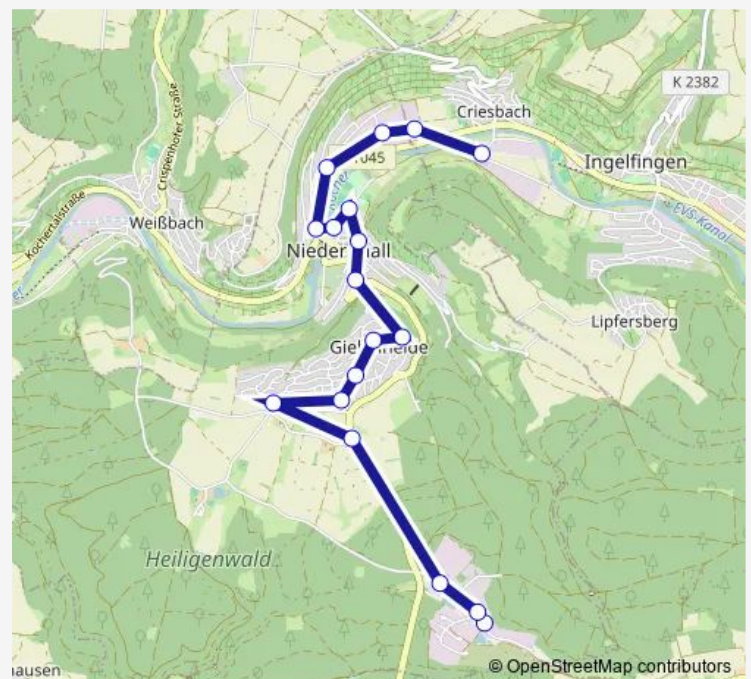

Direction

Niedernhall G'heide Abt-Knittel-Straße — Criesbach Keltenstraße

13 stops

[Open route schedule](#)

Niedernhall G'heide Abt-Knittel-Straße

Niedernhall G'heide Jugendhaus

Niedernhall G'heide Berlichingenstr

Niedernhall G'heide Schöntaler Str.

Niedernhall G'heide Hohenloher Str.

Niedernhall Neufelser Straße

Niedernhall Gerberstraße

Niedernhall Stadthalle

Niedernhall Kochermühle

Niedernhall Pumpstation

Niedernhall Salzstr./Betonwerk

Niedernhall Salzstraße

Criesbach Keltenstraße

Route schedule

Niedernhall G'heide Abt-Knittel-Straße — Criesbach Keltenstraße

Monday 06:38

Tuesday 06:38

Wednesday 06:38

Thursday 06:38

Friday 06:38

Saturday —

Sunday —

Route info

Direction: Niedernhall G'heide Abt-Knittel-Straße

Stops: 13

Trip Duration: 0 hour 17 min