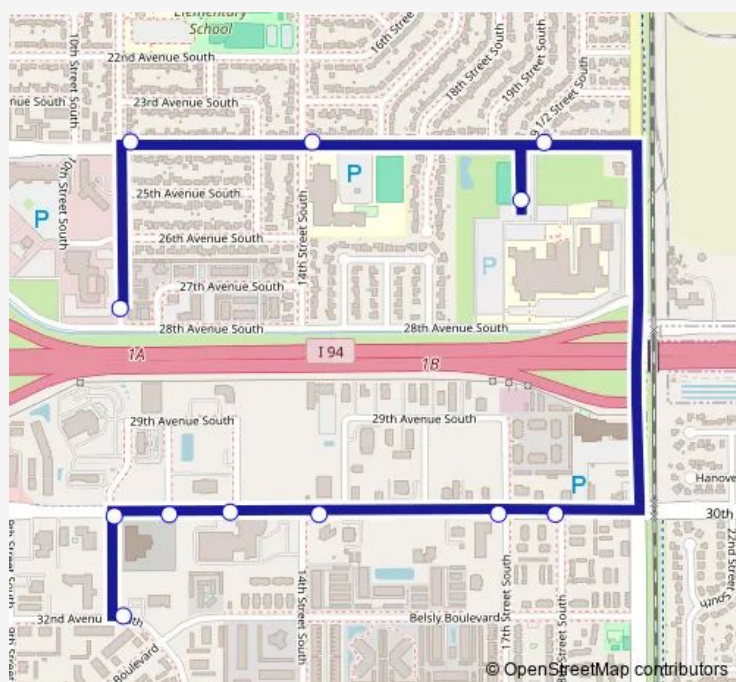

Direction

32nd Ave S & 11th St S (Corner Ne) — Marriott Shelter (#118)

12 stops

[Open route schedule](#)

32nd Ave S & 11th St S (Corner Ne)

11th St S & 30th Ave S (Corner Se)

30th Ave S & 12th St S (Corner Sw)

30th Ave S & 13th St S (Corner Sw)

30th Ave S & 14th St S Far side (Corner Se)

30th Ave S & 17th St S (Corner Sw)

30th Ave S & 18th St S (Corner Sw)

24th Ave & 19 1/2 St S (Corner Ne)

M State Parking Lot (Door N-2)

24th Ave S & 14th St S (Corner Ne)

24th Ave S & 11th St S (Corner Ne)

Marriott Shelter (#118)

Route schedule

32nd Ave S & 11th St S (Corner Ne) — Marriott Shelter (#118)

| | |
|-----------|-------|
| Monday | 06:16 |
| Tuesday | 06:16 |
| Wednesday | 06:16 |
| Thursday | 06:16 |
| Friday | 06:16 |
| Saturday | 07:17 |
| Sunday | — |

Route info

Direction: 32nd Ave S & 11th St S (Corner Ne)

Stops: 12

Trip Duration: 0 hour 9 min

5 Bus time schedules and route maps are available in an offline PDF at busmaps.com. Use the busmaps.com website to see live bus times, train schedule or subway schedule, and step-by-step directions for all public transit in Moorhead