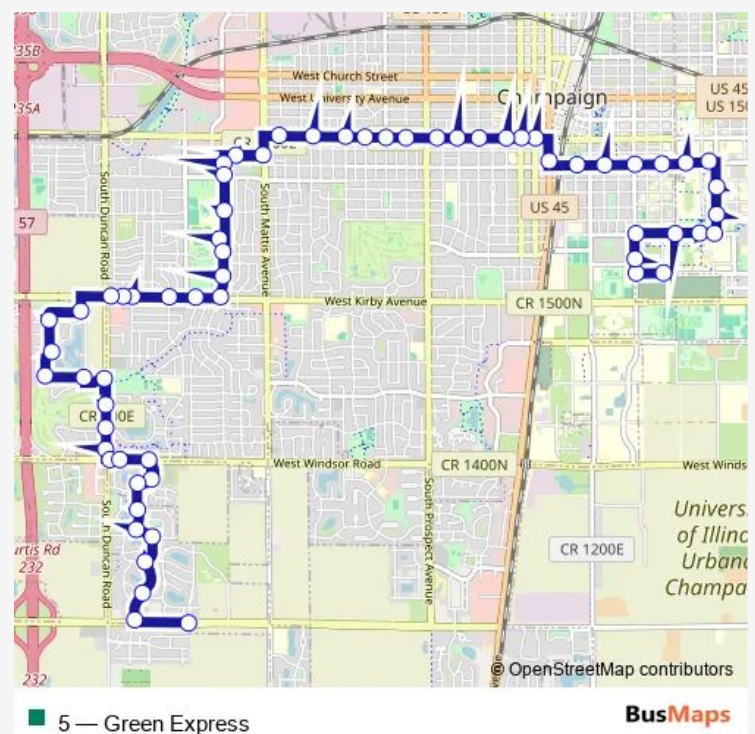

Cherry Hills & Pine Valley (SE Corner)

Timbergate & Cherry Hills (SE Corner)

Wedgewood & Timbergate (SE Corner)

Lakeview & Wedgewood (SW Corner)

Lakeview & Worthington (SE Corner)

Cherry Hills & Lakeview (SE Corner)

Moraine & Lake Shore (SE Corner)

Lakeshore & Maynard (NE Corner)

Coventry & Maynard (SE Corner)

Coventry & Roxford (SE Corner)

Halifax & Maynard (SW Corner)

Kirby & Duncan (SW Corner)

Route schedule

Curtis & Wynstone (NE Corner) — Vet-Med (Basic Science Building)

Monday 07:05

Tuesday 07:05

Wednesday 07:05

Thursday 07:05

Friday 07:05

Saturday —

Sunday —

Route info

Direction: Curtis & Wynstone (NE Corner)

Stops: 64

Trip Duration: 0 hour 50 min

Kirby & Bellepark (SW Corner)

Kirby & Stratford (SW Corner)

Kirby & Scottsdale (SW Corner)

Kirby & Carolyn (SW Corner)

Crescent & Greendale (SE Corner)