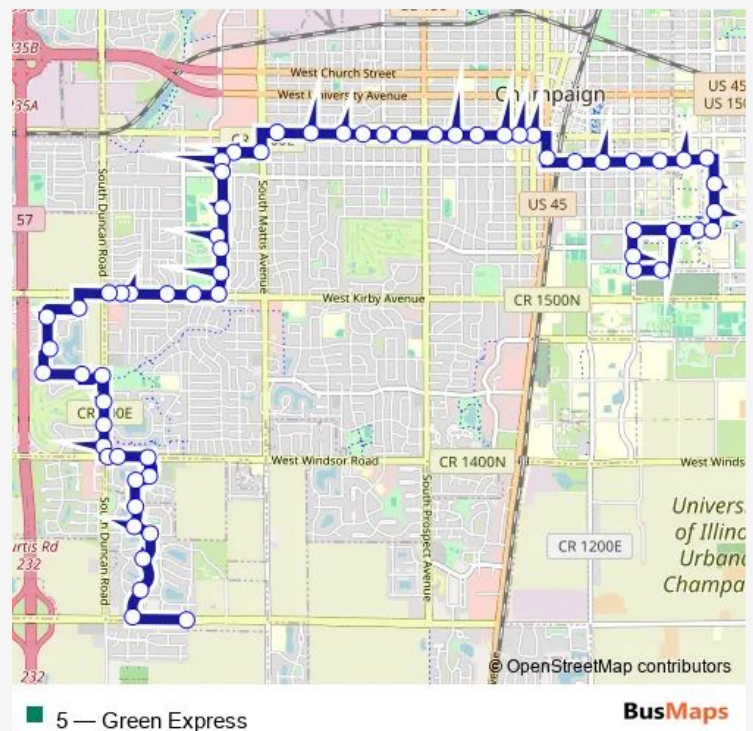

Bus 5 Green Express

[Go to website](#)

Direction

Curtis & Wynstone (NE Corner) — Vet-Med (Basic Science Building)

64 stops

[Open route schedule](#)

- Curtis & Wynstone (NE Corner)
- Cherry Hills & Curtis (NE Far Side)
- Cherry Hills & Pine Valley (SE Corner)
- Timbergate & Cherry Hills (SE Corner)
- Wedgewood & Timbergate (SE Corner)
- Lakeview & Wedgewood (SW Corner)
- Lakeview & Worthington (SE Corner)
- Cherry Hills & Lakeview (SE Corner)
- Cherry Hills & Applewood (SW Corner)
- Windsor & Cherry Hills (SE Corner)
- Windsor & Lakewood (NE Corner)
- Windsor & Duncan (NE Corner)
- Duncan & Valleybrook (SE Corner)
- Duncan & Prairie Meadow (SE Corner)
- Duncan & Stoneybrook (NW Far Side)
- Moraine & Lake Shore (SE Corner)
- Lakeshore & Maynard (NE Corner)
- Coventry & Maynard (SE Corner)
- Coventry & Roxford (SE Corner)
- Halifax & Maynard (SW Corner)
- Kirby & Duncan (SW Corner)

Route schedule

Curtis & Wynstone (NE Corner) — Vet-Med (Basic Science Building)

Monday	07:05
Tuesday	07:05
Wednesday	07:05
Thursday	07:05
Friday	07:05
Saturday	—
Sunday	—

Route info

Direction: Curtis & Wynstone (NE Corner)

Stops: 64

Trip Duration: 0 hour 50 min

Kirby & Bellepark (SW Corner)

Kirby & Stratford (SW Corner)

Kirby & Scottsdale (SW Corner)

Kirby & Carolyn (SW Corner)

Crescent & Greendale (SE Corner)

Crescent & Sangamon (SE Corner)

Crescent & William (SE Corner)

Crescent & John (Se)

John & Hollycrest (SW Corner)

John & Frank (SW Corner)

Round Barn Road (North Side)

Round Barn & Country Fair Dr. (Ne)

Springfield & Country Fair Dr. (Se)