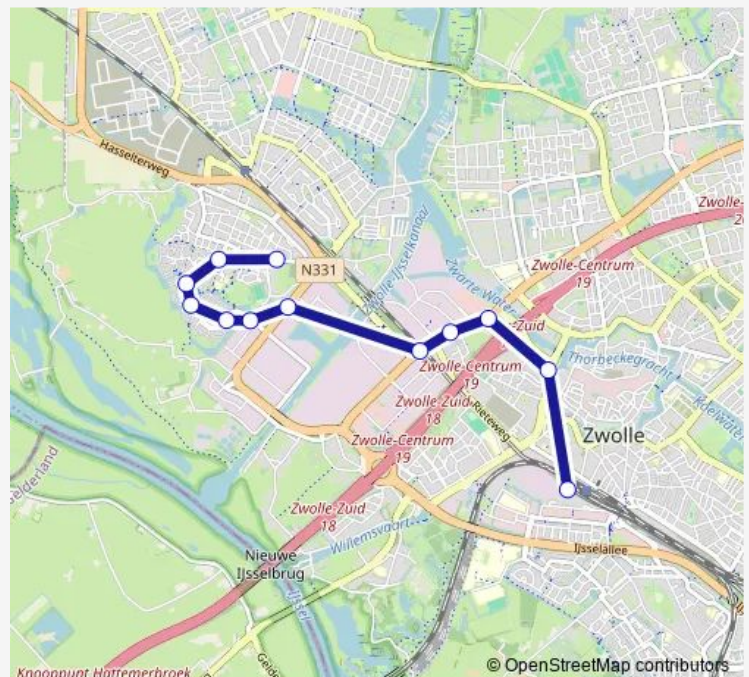

Zwolle, Station

Route schedule

Zwolle, Veronicaweg — Zwolle, Station

Monday 06:20-23:31

Tuesday 06:20-23:31

Wednesday 06:20-23:31

Thursday 06:20-23:31

Friday 06:20-23:31

Saturday 07:52-23:31

Sunday 08:52-23:31

Route info

Direction: Zwolle, Veronicaweg

Stops: 12

Trip Duration: 0 hour 17 min

■ 5 — Westerholte - Station

BusMaps

Direction

Zwolle, Station — Zwolle, Veronicaweg

6 stops

[Open route schedule](#)

Zwolle, Station

Zwolle, Katwolderplein/Centrum

Zwolle, Katerdijk

Zwolle, Rieteweg

Zwolle, Blaloweg

Zwolle, Veronicaweg

Route schedule

Zwolle, Station — Zwolle, Veronicaweg

Monday 20:21-23:51

Tuesday 20:21-23:51

Wednesday 20:21-23:51

Thursday 20:21-23:51