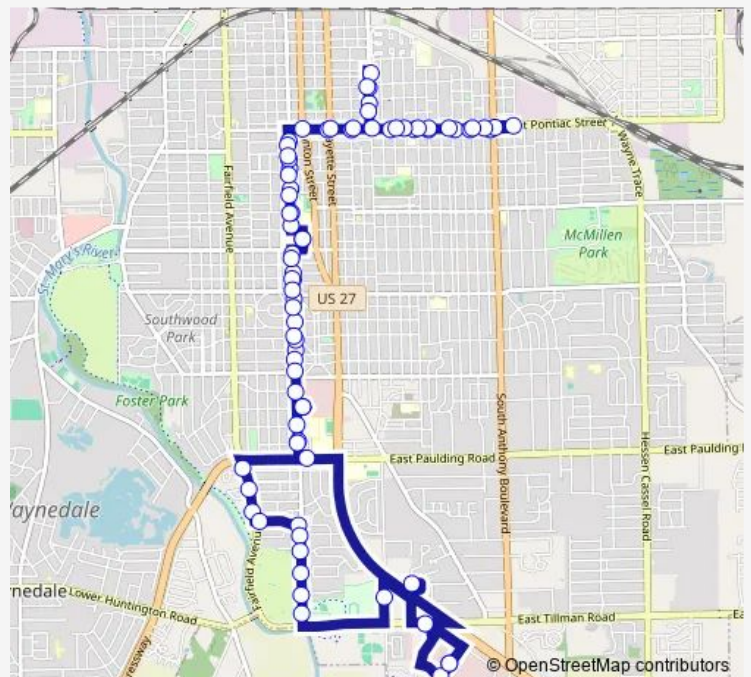

### Route schedule

Southtown Centre (Sb) — Southtown Centre (Sb)

Monday 05:40-19:40

Tuesday 05:40-19:40

Wednesday 05:40-19:40

Thursday 05:40-19:40

Friday 05:40-19:40

Saturday 07:40-17:40

### Route info

Direction: Southtown Centre (Sb)

Stops: 76

Trip Duration: 1 hour 0 min

5 — Southeast Local / Southgate Plaza

Pontiac at Warsaw

Pontiac at John

Pontiac at Smith