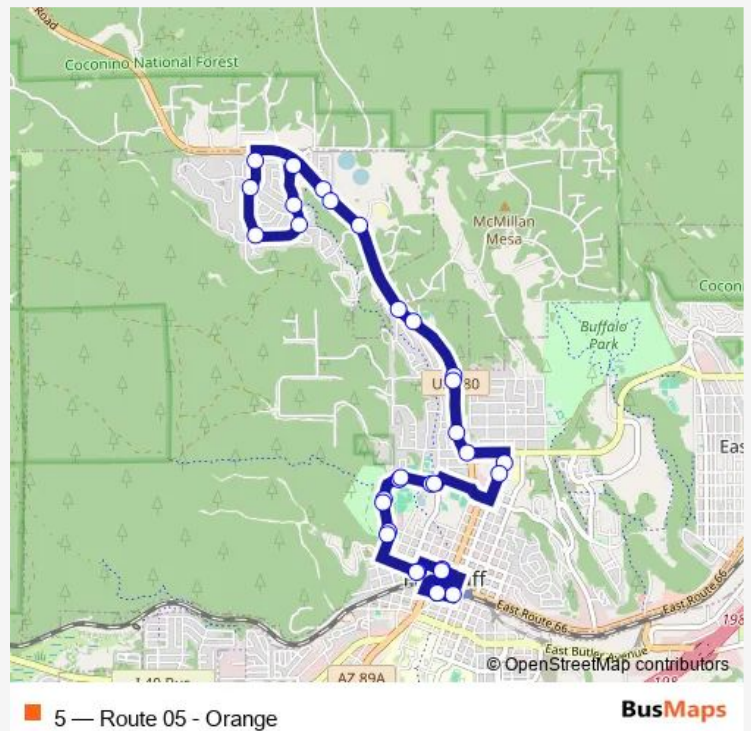

Fort Valley (Museum of N. Az)

Fort Valley / Stevanna

Route schedule

Downtown Connection Center — Downtown Connection Center

Monday 06:32-21:15

Tuesday 06:32-21:15

Wednesday 06:32-21:15

Thursday 06:32-21:15

Friday 06:32-21:15

Saturday 07:32-19:15

Sunday 07:32-19:15

Route info

Direction: Downtown Connection Center

Stops: 32

Trip Duration: 0 hour 43 min

Fort Valley / Meade Sb

Fort Valley / Whipple

Beaver (Flagstaff Med Ctr) Sb

Thorpe / Bonito Wb

Thorpe (Clark Homes) Wb

Thorpe (Ball Fields) Sb

Thorpe (Adult Center) Sb

Santa Fe / Park Eb

Aspen (City Hall) Eb