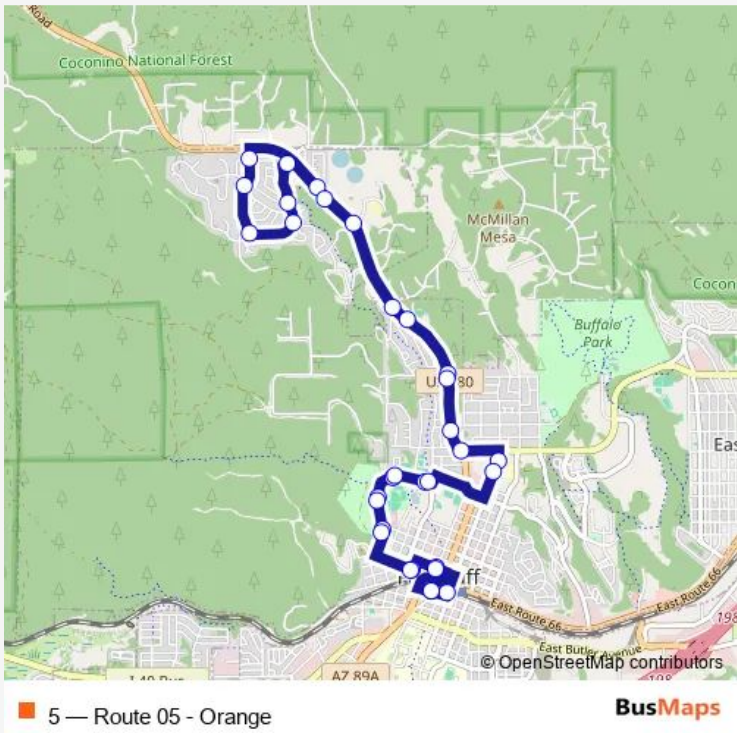

[Go to website](#)

Direction
 Downtown Connection Center — Downtown Connection Center

32 stops

[Open route schedule](#)

- Downtown Connection Center
- Aspen (City Hall) Wb
- Santa Fe / Park Wb
- Thorpe (Adult Center) Nb
- Thorpe (Ball Fields) Nb
- Thorpe (Clark Homes) Eb
- Thorpe / Bonito Eb
- Beaver (Flag Medical Ctr) Nb
- Fort Valley / Forest
- Fort Valley / Meade Nb
- Fort Valley (Pioneer Museum)
- Fort Valley / Winding Brook
- Fort Valley / Valley Crest
- Peak View / Mountain
- Peak View / Cooper
- Peak View / Fremont
- Fremont / Lynette
- Fremont (Cheshire Park)
- Fremont (Fala)
- Fort Valley (Museum of N. Az)
- Fort Valley / Stevanna

Route schedule
 Downtown Connection Center — Downtown Connection Center

Monday	06:32-21:15
Tuesday	06:32-21:15
Wednesday	06:32-21:15
Thursday	06:32-21:15
Friday	06:32-21:15
Saturday	07:32-19:15
Sunday	07:32-19:15

Route info

Direction: Downtown Connection Center

Stops: 32

Trip Duration: 0 hour 43 min

Fort Valley / Meade Sb

Fort Valley / Whipple

Beaver (Flagstaff Med Ctr) Sb

Thorpe / Bonito Wb

The schedule is provided in the local timezone. Times with "(+1)" indicate departures on the next day.

PDF file created on 2025-01-16

2024 BusMaps.com - All Rights Reserved