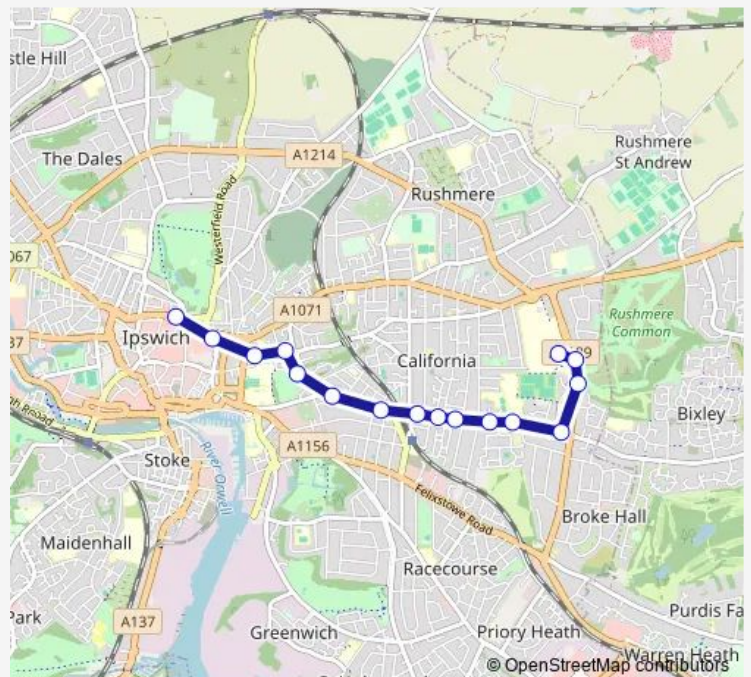

Bus 5 Foxhall Five

[Go to website](#)

Direction

Ipswich Hospital — Tower Ramparts Bus Station

16 stops

[Open route schedule](#)

Ipswich Hospital
Adelaide Road
Bridge School
Heath Lane
Chilton Road
St Clements Hospital
Camden Road
Orwell Road
The Railway
Fuschia Lane
Gladstone Road
Alexandra Park
Grove Lane
Dove Street
Majors Corner
Tower Ramparts Bus Station

Route schedule

Ipswich Hospital — Tower Ramparts Bus Station

Monday	06:14-19:14
Tuesday	06:14-18:50
Wednesday	06:14-19:14
Thursday	06:14-18:50
Friday	06:14-19:14
Saturday	06:14-18:35
Sunday	08:18-19:14

Route info

Direction: Ipswich Hospital

Stops: 16

Trip Duration: 0 hour 22 min

■ 5 — Foxhall Five

Direction

Tower Ramparts Bus Station — Ipswich Hospital

15 stops

[Open route schedule](#)

Tower Ramparts Bus Station

Cobden Place

Dove Street

Grange Road

Back Hamlet

Wellesley Road

Fuschia Lane

The Railway