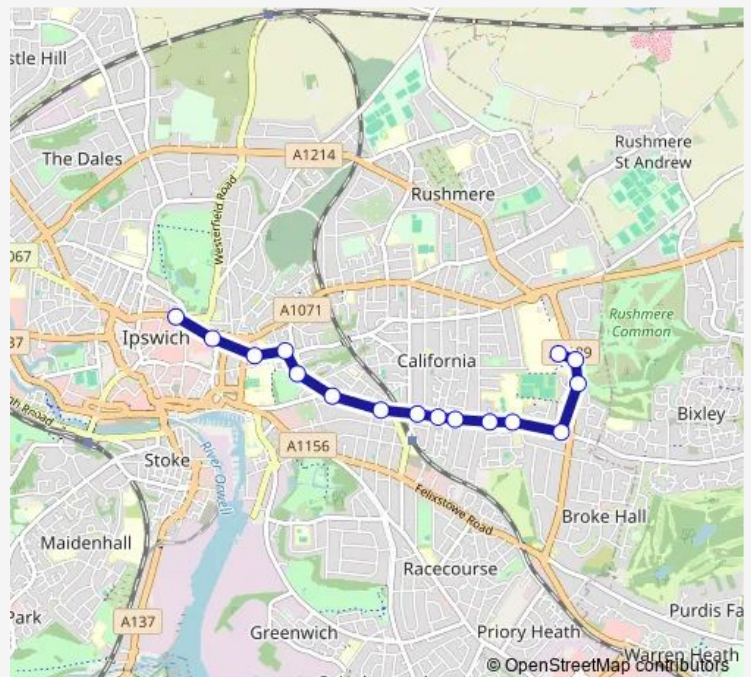

Bus 5 Ipswich Town Centre - Foxhall Road - Ipswich Hospital

[Go to website](#)

Direction

Ipswich Hospital — Tower Ramparts Bus Station

16 stops

[Open route schedule](#)

Ipswich Hospital
Adelaide Road
Bridge School
Heath Lane
Chilton Road
St Clements Hospital
Camden Road
Orwell Road
The Railway
Fuschia Lane
Gladstone Road
Alexandra Park
Grove Lane
Dove Street
Majors Corner
Tower Ramparts Bus Station

Route schedule

Ipswich Hospital — Tower Ramparts Bus Station

Monday	06:14-19:14
Tuesday	06:14-18:50
Wednesday	06:14-18:50
Thursday	06:14-19:14
Friday	06:14-19:14
Saturday	06:14-18:35
Sunday	08:18-19:14

Route info

Direction: Ipswich Hospital

Stops: 16

Trip Duration: 0 hour 22 min

5 — Ipswich Town Centre - Foxhall Road - Ipswich Hospital

Direction

Tower Ramparts Bus Station — Ipswich Hospital

15 stops

[Open route schedule](#)

Tower Ramparts Bus Station

Cobden Place

Dove Street

Grange Road

Back Hamlet

Wellesley Road

Fuschia Lane

The Railway