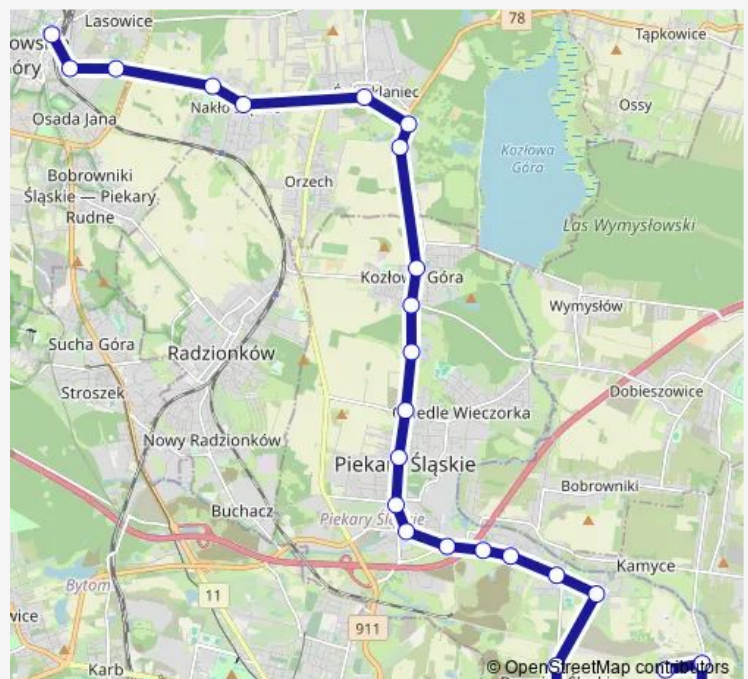

Direction

Dołki Kaplica — Tarnowskie Góry Dworzec

34 stops

[Open route schedule](#)

Dołki Kaplica

Dołki Szybowa [nż]

Dąbrówka Wielka Megaset [nż]

Dąbrówka Wielka Skrzyżowanie

Dąbrówka Wielka

Dąbrówka Wielka Przychodnia Zdrowia

Dąbrówka Wielka Przyjaźni [nż]

Brzeziny Śląskie Dom Kultury [nż]

Brzeziny Śląskie

Brzeziny Śląskie Bednorza [nż]

Osiedle Powstańców

Kamień

Brzozowice

Brzozowice Reymonta [nż]

Szarlej Osiedle Sowińskiego

Szarlej Wyszyńskiego

Szarlej Poczta

Piekary Bazylika

Piekary Dwór

Osiedle Wieczorka Szkoła

Osiedle Wieczorka Dworzec

Route schedule

Dołki Kaplica — Tarnowskie Góry Dworzec

Monday —

Tuesday 04:47-05:04

Wednesday 04:47

Thursday —

Friday —

Saturday 04:47-05:04

Sunday 04:47-05:04

Route info

Direction: Dołki Kaplica

Stops: 34

Trip Duration: 0 hour 57 min