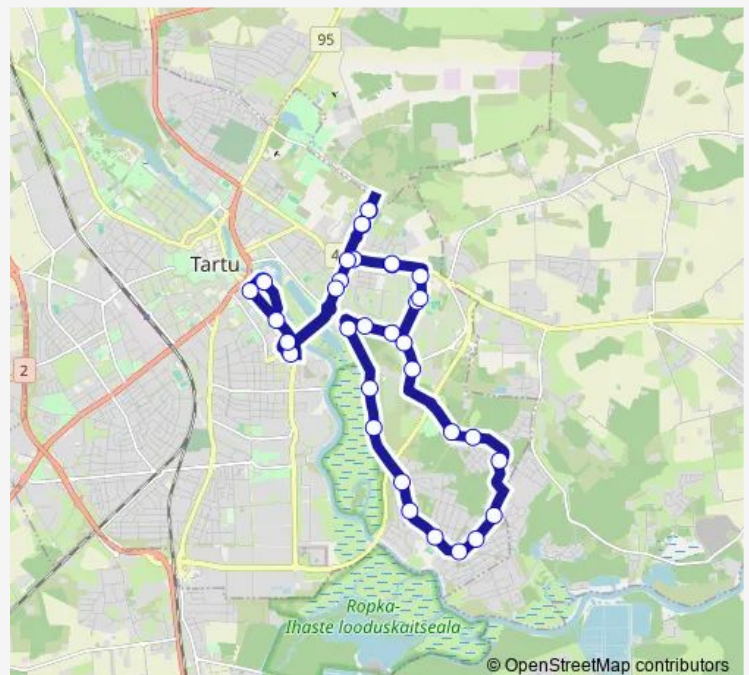

### Route schedule

Turu — Turu

Monday	07:28-16:40
Tuesday	07:28-16:40
Wednesday	07:28-16:40
Thursday	07:28-16:40
Friday	07:28-16:40
Saturday	08:05-16:40
Sunday	08:05-16:40

### Route info

Direction: Turu

Stops: 35

Trip Duration: 0 hour 55 min

5 — Turu - Annelinn - Ihaste - Annelinn - Turu

Kasteheina

Triigi

Pallase puiestee