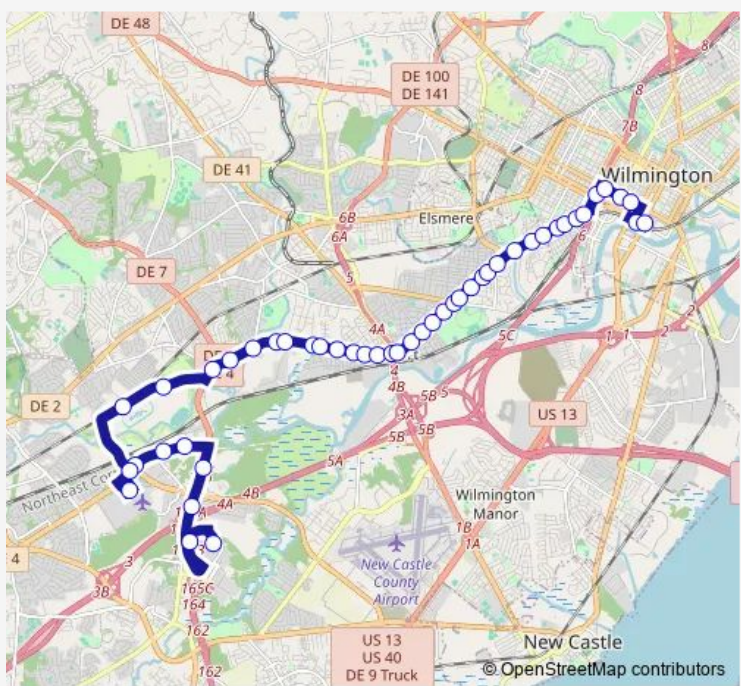

## Bus 5 Maryland Ave / Christiana Mall

[Go to website](#)

**Direction**  
 Wilmington TC (Inside) — Christiana Mall (Target)  
 53 stops  
[Open route schedule](#)

- Wilmington TC (Inside)
- 4TH ST @ King St
- 4TH ST @ Orange St
- 4TH ST @ Washington St
- 4TH ST @ Monroe St
- Jackson ST @ 3RD St
- Jackson ST @ Lancaster Ave
- Jackson ST @ ELM St
- Jackson ST & Maple St
- Maryland AVE @ VAN Buren St
- Maryland AVE @ Harrison St
- Maryland AVE @ Banning St
- Maryland AVE @ Broom St
- Maryland AVE @ Mcgovern Terr
- Maryland AVE @ OP Robinson Ln
- Maryland AVE @ OP Germay Dr
- Maryland AVE @ Race St
- Maryland AVE @ Dupont Rd
- Maryland AVE @ Elmhurst Place
- Maryland AVE @ Champlain Ave
- Maryland AVE @ Hayden Ave

Route schedule  
 Wilmington TC (Inside) — Christiana Mall (Target)

Monday	04:40-21:55
Tuesday	04:40-21:55
Wednesday	04:40-21:55
Thursday	04:40-21:55
Friday	04:40-21:55
Saturday	06:00-21:30
Sunday	06:55-18:55

Route info  
 Direction: Wilmington TC (Inside)  
 Stops: 53  
 Trip Duration: 0 hour 46 min

5 — Maryland Ave / Christiana Mall BusMaps

Maryland AVE @ Boxwood Rd

Maryland AVE @ Fallon Ave

Maryland AVE @ Troy Ave

## Route info

Direction: Christiana Mall (Target)

Stops: 47

Trip Duration: 0 hour 45 min

Maryland AVE @ Forest Dr

Maryland AVE @ OP Troy Ave

Maryland AVE @ OP Fallon Ave

Maryland AVE @ Middleboro Rd