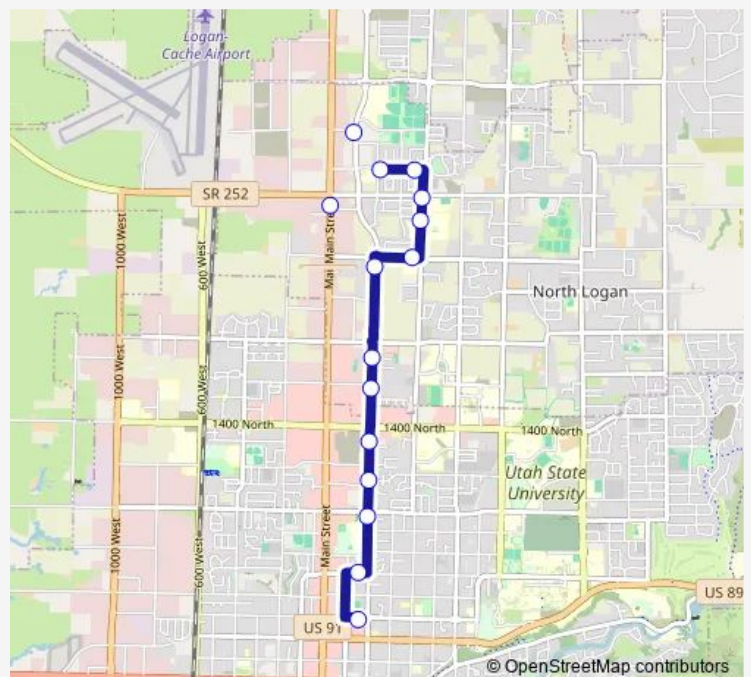

Bus 5 North Logan, CV Hospital

[Go to website](#)

Direction

150 East 500 North(Transit Center) — 2371 North 400 East(Cache Valley Hospital)

13 stops

[Open route schedule](#)

150 East 500 North(Transit Center)

210 East 2600 North(Thomas Edison North)

380 East 2600 North(2600 North)

2489 North 400 East(Greenville Elementary)

2371 North 400 East(Cache Valley Hospital)

Route schedule

150 East 500 North(Transit Center) — 2371 North 400 East(Cache Valley Hospital)

Monday	06:30-20:30
Tuesday	06:30-20:30
Wednesday	06:30-20:30
Thursday	06:30-20:30
Friday	06:30-20:30
Saturday	11:30-18:30
Sunday	—

Route info

Direction: 150 East 500 North(Transit Center)

Stops: 13

Trip Duration: 0 hour 9 min

5 — North Logan, CV Hospital

Direction

2470 North Main — 150 East 500 North(Transit Center)

15 stops

[Open route schedule](#)

2470 North Main

2810 N Wolfpack Way(Green Canyon Hs)

210 East 2600 North(Thomas Edison North)