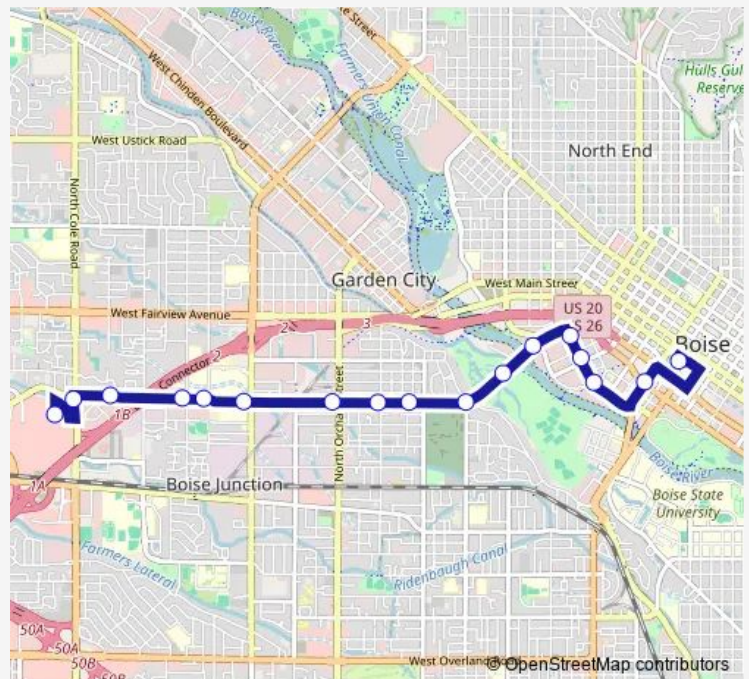

Towne Square Mall P&R

Route schedule

Main Street Station - Lower Deck — Towne Square Mall P&R

Monday	06:20-18:50
Tuesday	06:20-18:50
Wednesday	06:20-18:50
Thursday	06:20-18:50
Friday	06:20-18:50
Saturday	08:00-18:00
Sunday	—

Route info

Direction: Main Street Station - Lower Deck

Stops: 17

Trip Duration: 0 hour 17 min

5 — Emerald

Direction

Towne Square Mall P&R — Main Street Station - Lower Deck

15 stops

[Open route schedule](#)

Towne Square Mall P&R

N Cole Rd & W Emerald St Sec

W Emerald St & N Raymond St Sec

W Emerald St & N Hartman St Swc

W Emerald St & N Curtis Rd Sec

W Emerald St & N Orchard St Sem

W Emerald St & N Garden St Swc

Main Street Station - Lower Deck

Route schedule

Towne Square Mall P&R — Main Street Station - Lower Deck

Monday 06:15-18:15

Tuesday 06:15-18:15

Wednesday 06:15-18:15

Thursday 06:15-18:15

Friday 06:15-18:15