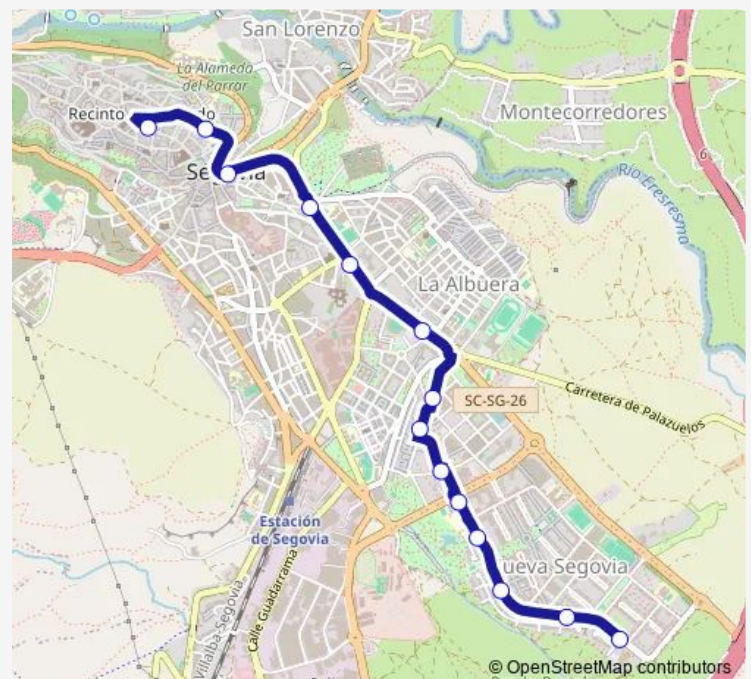

Monday 07:06-22:36

Tuesday 07:06-22:36

Wednesday 07:06-22:36

Thursday 07:06-22:36

Friday 07:06-22:36

Saturday 22:16-22:56

Sunday 22:16

Route info

Direction: Conservatorio

Stops: 16

Trip Duration: 0 hour 20 min

5 — Nueva Segovia - Colón

Direction

Colón — Conservatorio

14 stops

[Open route schedule](#)

Monday 07:02-22:18

Tuesday 07:02-22:18

Wednesday 07:02-22:18

Thursday 07:02-22:18

Friday 07:02-22:18

Saturday 08:12-22:38

Sunday 08:52-21:58

Route info

Tuesday 07:21-21:51

Wednesday 07:21-21:51

Thursday 07:21-21:51

Friday 07:21-21:51

Saturday 08:16-22:16

Sunday 08:56-21:36

Route info

Direction: Conservatorio