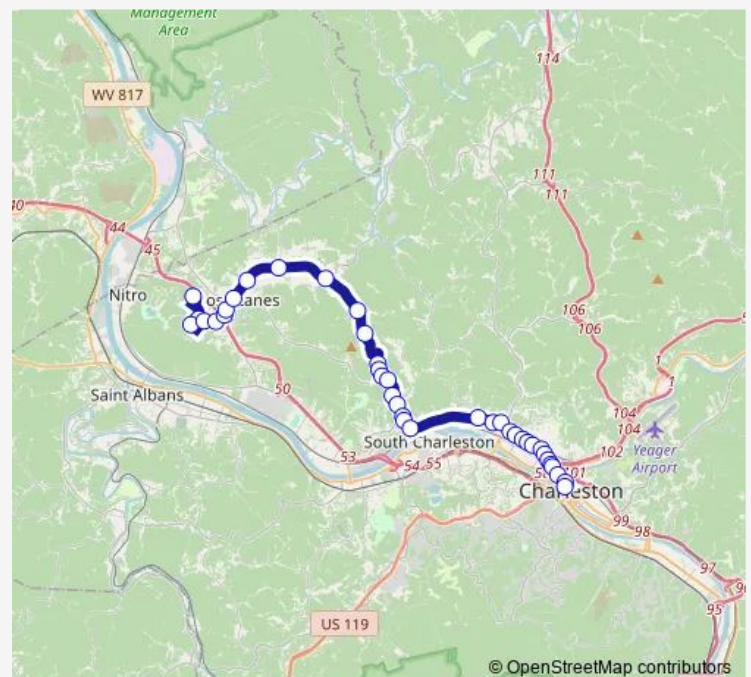

### Route schedule

Mardi Gras Resort — City Center

Monday 06:20-18:17

Tuesday 06:20-18:17

Wednesday 06:20-18:17

Thursday 06:20-18:17

Friday 06:20-18:17

Saturday 06:20-18:17

### Route info

Direction: Mardi Gras Resort

Stops: 38

Trip Duration: 0 hour 58 min

5 — Tyler Mountain / Cross Lanes

7th Ave & Washington St

7th Ave & 26th St (Inbound)

Washington St & 20th St

Littlepage Terrace

Washington St & Stockton St

Washington St & Barton St

Washington St & Hunt Ave

Washington St & Garvin Ave

Washington St & Park Ave

Washington St & Edgewood Dr

Lee St & Delaware Ave

## Route info

Direction: City Center

Stops: 40

Trip Duration: 0 hour 57 min

Tyler Mountain

Big Tyler Dr & Lincoln Dr

Big Tyler Dr & Mayapple Ln

Big Tyler Dr & Eagle Rock Dr