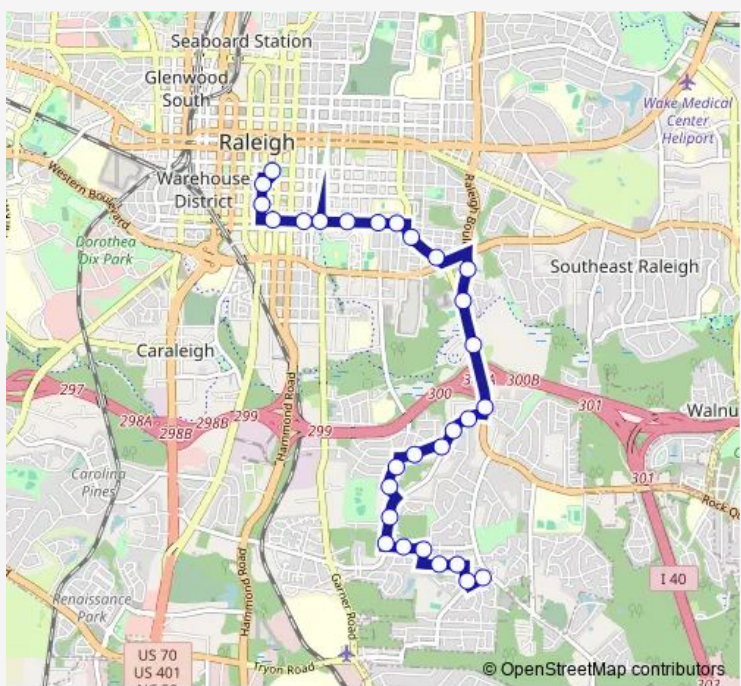

Bus 5 Biltmore Hills

[Go to website](#)

Direction
 Idlewood Village Dr at Sanderford Rd — Goraleigh Station
 29 stops
[Open route schedule](#)

- Idlewood Village Dr at Sanderford Rd
- Snowberry Dr at Oak Hill Ct
- Savannah Dr at Quince Dr
- Savannah Dr at Daytona Dr
- Sylvester St at Seabrook Rd
- Seabrook Rd at Golden St
- Cross Link Rd at Seabrook Rd
- Cross Link Rd at Crown Crossing Ln
- Dandridge Dr at Elkhart Dr
- Dandridge Dr at Newcombe Rd
- Hadley Dr at Gilliam Ln
- Hadley Dr at Cross Link Rd
- 1518 Cross Link Rd
- Cross Link Rd at Merrik St
- Rock Quarry Rd at Proctor St
- Rock Quarry Rd at Central Wake High School
- Rock Quarry Rd at Blazing Star Ln
- Raleigh Blvd at MLK Jr Blvd
- Rock Quarry Rd at Merrywood Dr
- Rock Quarry Rd at Bart St (Helping Hand Mission)
- Lenoir St at Coleman St

Route schedule
 Idlewood Village Dr at Sanderford Rd — Goraleigh Station

Monday	05:47-23:47
Tuesday	05:47-23:47
Wednesday	05:47-23:47
Thursday	05:47-23:47
Friday	05:47-23:47
Saturday	06:17-23:47
Sunday	06:17-22:47

Route info
 Direction: Idlewood Village Dr at Sanderford Rd
 Stops: 29
 Trip Duration: 0 hour 25 min

Lenoir St at Freeman St

Lenoir St at Haywood St

E Lenoir St at Chavis Way

Lenoir St at Bloodworth St

E Lenoir St at S Blount St

Wilmington St at Cabarrus St (Nb)

Wilmington St at Davie St (R4)

Goraleigh Station

Direction

Goraleigh Station — Idlewood Village Dr at Sanderford Rd

19 stops

[Open route schedule](#)

Goraleigh Station