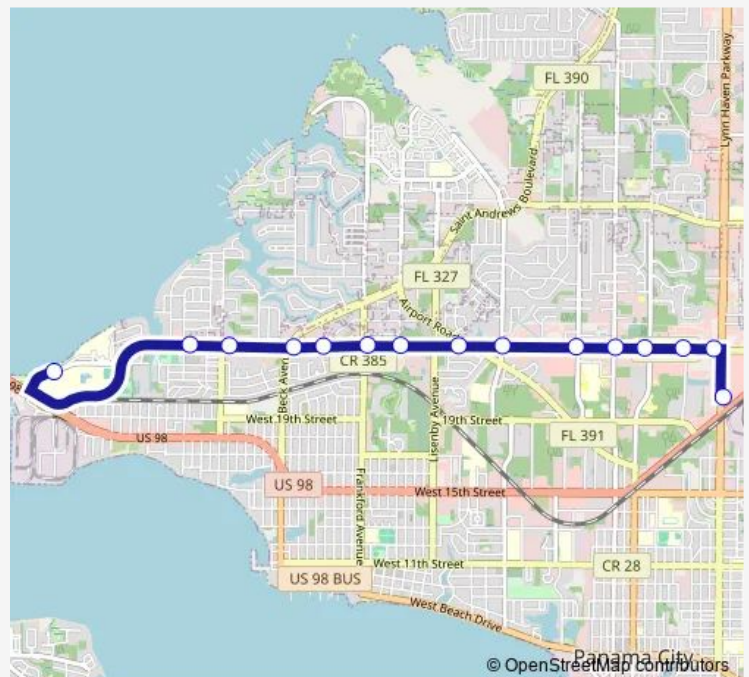

23rd St & Wilson Ave Wb

23rd St & Harrison Ave Wb

23rd St & Jenks Ave Wb

23rd St & State Ave Wb

23rd St & Stanford Rd Wb

23rd St. & Winnona Dr.

23rd St. & Fortune Ave.

23rd St. & Frankford Ave.

23rd St. & Ruth Hentz Ave.

23rd St. & St. Andrews Blvd.

23rd St. & Michigan Ave.

23rd St. & Grant Ave.

Gulf Coast State College

Route schedule

Panama City Mall — Gulf Coast State College

Monday	06:00-19:00
Tuesday	06:00-19:00
Wednesday	06:00-19:00
Thursday	06:00-19:00
Friday	06:00-19:00
Saturday	06:00-18:00
Sunday	06:00-18:00

Route info

Direction: Panama City Mall

Stops: 15

Trip Duration: 0 hour 18 min

Direction

Gulf Coast State College — Panama City Mall

15 stops

[Open route schedule](#)

Gulf Coast State College

23rd St. & Grant Ave.

23rd St. & Michigan Ave.

23rd St. & Beck Ave

23rd St. & Westover Ave.

23rd St. & Frankford Ave.

23rd St. & Regency Theater Parking Lot

23rd St. & Lisenby Ave.