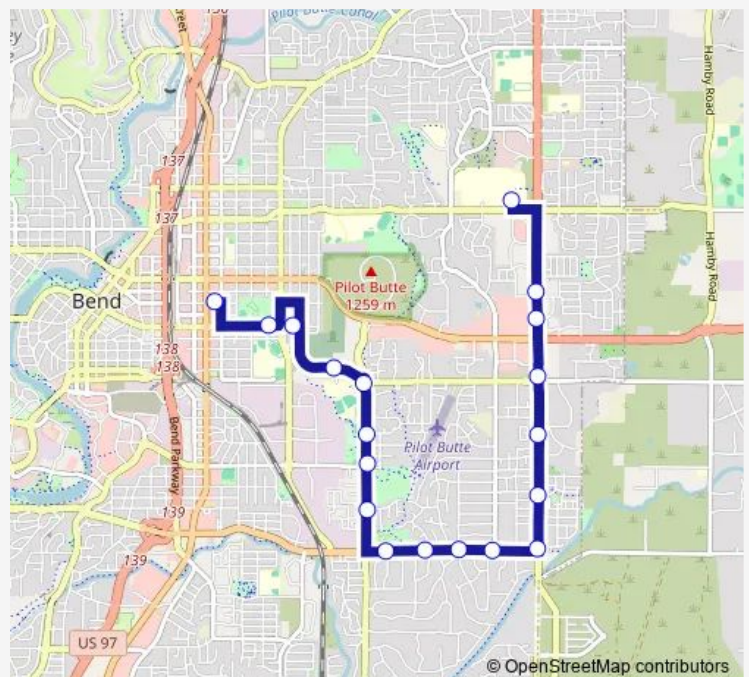

Reed Market Road @ Fargo Lane (N)

Reed Market Road @ Teakwood Drive (N)

Reed Market Road @ Bend Senior Center (N)

15th Street @ Bronzewood Avenue (E)

15th Street @ Wilson Avenue (E)

15th Street @ Riviera Drive (E)

15th Street @ Bear Creek Road (E)

Bear Creek Road @ 13th Street (N)

Franklin Avenue @ 9th Street (N)

Franklin Avenue @ 7th Street (N)

Hawthorne Station

Route schedule

Medical Center Drive @ St. Charles Hospital (W) — Hawthorne Station

Monday 07:49-17:34

Tuesday 07:49-17:34

Wednesday 07:49-17:34

Thursday 07:49-17:34

Friday 07:49-17:34

Saturday 07:42-16:42

Sunday —

Route info

Direction: Medical Center Drive @ St. Charles Hospital (W)

Stops: 19

Trip Duration: 0 hour 15 min

5 — Wells Acres/Reed Market

Direction

Hawthorne Station — Medical Center Drive @ St. Charles Hospital (W)

21 stops