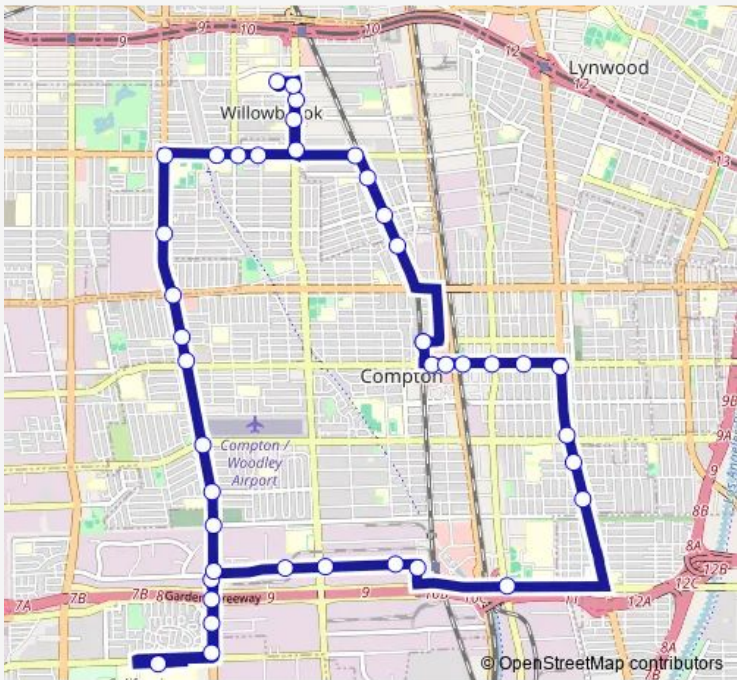

Bus 5

[Go to website](#)

Direction
 MLK Transit Center — MLK Transit Center
 42 stops
[Open route schedule](#)

- MLK Transit Center
- E Compton Blvd & South Willowbrook Ave
- E Compton Blvd & Douglas Dollarhide
- E Compton Blvd & S Alameda St
- E Compton Blvd & Santa Fe Ave Eb
- E Compton Blvd & S Mayo Dr Eb
- S Long Beach Blvd & E Compton Blvd
- S Long Beach Blvd & E Alondra Blvd
- S Long Beach Blvd & S Temple Ave
- S Long Beach Blvd & E Bennett St
- E Artesia Blvd & Santa Fe Ave
- Artesia Station
- W Walnut St @ Geodis
- W Walnut St & S Wilmington Ave
- W Walnut St @ Fire Station 4
- S Central Ave & E Walnut St Sb
- Central Ave & E Albertoni St
- Central Ave & E Radbard St
- Central Ave & E Victoria St
- Csudh
- S Central Ave & E Walnut St Nb

Route schedule
 MLK Transit Center — MLK Transit Center

Monday	06:00-17:00
Tuesday	06:00-17:00
Wednesday	06:00-17:00
Thursday	06:00-17:00
Friday	06:00-17:00
Saturday	09:00-14:00
Sunday	—

Route info
 Direction: MLK Transit Center
 Stops: 42
 Trip Duration: 0 hour 52 min

Ronald McNair Elementary School

W El Segundo Blvd & N Compton Ave

W El Segundo Blvd & N Grandee Ave

N Wilmington Ave & W El Segundo Blvd Nb

Wilmington Ave & E 122nd St

MLK Jr. Community Hospital

Wilmington Ave & E 120th St

S Wilmington Ave & E 124th St

W El Segundo Blvd & S Willowbrook Ave

S Willowbrook Ave & E Wayside St

S Willowbrook Ave & E Piru St

N Willowbrook Ave & W Winona Ave

MLK Transit Center

5 Bus time schedules and route maps are available in an offline PDF at busmaps.com. Use the busmaps.com website to see live bus times, train schedule or subway schedule, and step-by-step directions for all public transit in Los Angeles