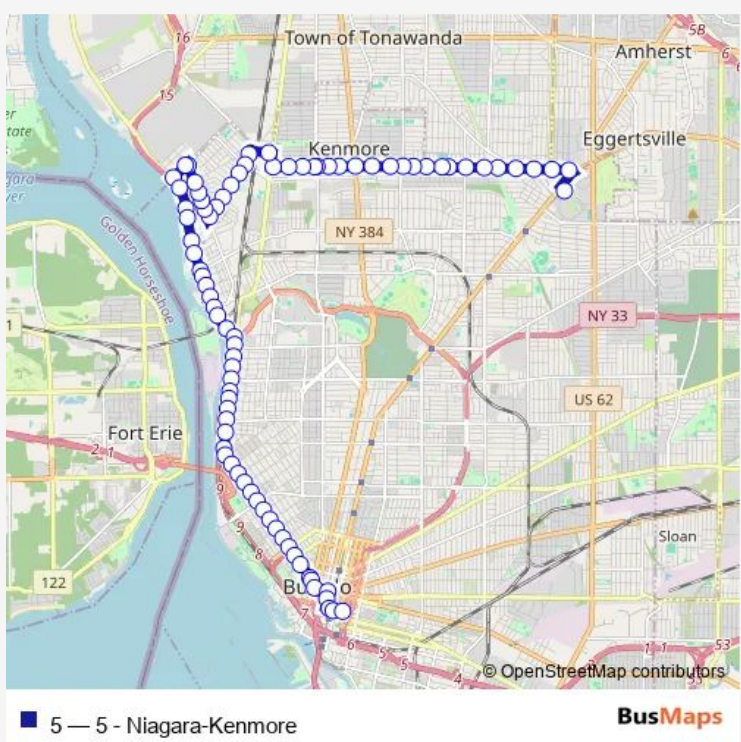

Bus 5 5 - Niagara-Kenmore

[Go to website](#)

Direction
 Elmwood Avenue Hutch Tech High Scho — Kenmore Avenue Military Road East F

52 stops

[Open route schedule](#)

- Elmwood Avenue Hutch Tech High Scho
- Niagara Street Carolina Street Nort
- Niagara Street Virginia Street Nort
- Niagara Street Maryland Street Nort
- Niagara Street Tops Market North
- Niagara Street Hudson Avenue North
- Niagara Street Pennsylvania Street
- Niagara Street Jersey Street North
- Niagara Street Porter Avenue North
- Niagara Street Connecticut Street N
- Niagara Street Vermont Street North
- Niagara Street Rhode Island Street
- Niagara Street Massachusetts Avenue
- Niagara Street Hampshire Street Nor
- Niagara Street School Street North
- Niagara Street Albany Street North
- Niagara Street West Ferry Street No
- Niagara Street Breckenridge Street
- Niagara Street Auburn Avenue North
- Niagara Street Lafayette Avenue Nor
- Niagara Street Delavan Avenue North

Route schedule
 Elmwood Avenue Hutch Tech High Scho — Kenmore Avenue Military Road East F

Monday	15:30
Tuesday	15:30
Wednesday	15:30
Thursday	15:30
Friday	15:30
Saturday	—
Sunday	—

Route info

Direction: Elmwood Avenue Hutch Tech High Scho

Stops: 52

Trip Duration: 0 hour 41 min

Niagara Street Potomac Avenue North

Niagara Street Bird Avenue North

Niagara Street Forest Avenue North

Niagara Street 1675 Niagara Street

Niagara Street 1709 Niagara Street