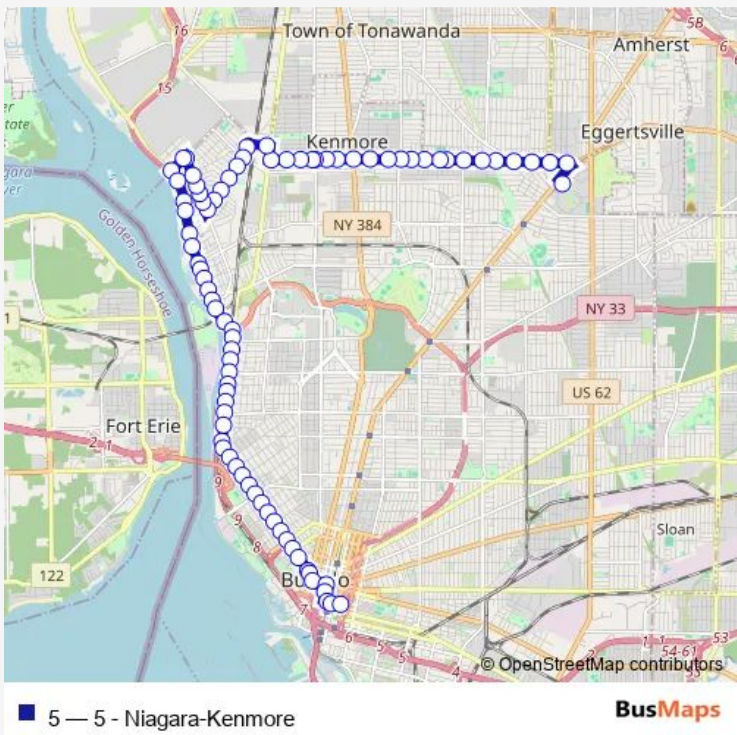

Bus 5 5 - Niagara-Kenmore

[Go to website](#)

Direction
 Ontario Street Riverside High Schoo — South Division Street Ellicott Loop
 52 stops
[Open route schedule](#)

- Ontario Street Riverside High Schoo
- Tonawanda Street 839 Tonawanda Stre
- Tonawanda Street Riverside Avenue N
- Tonawanda Street Ross Avenue North
- Tonawanda Street Esser Avenue North
- Tonawanda Street Vulcan Street Nort
- Vulcan Street Tonawanda Street West
- Vulcan Street River Road West
- Niagara Street Riversid Park South
- Niagara Street Riverside Avenue Sou
- Niagara Street Briggs Avenue South
- Niagara Street Ontario Street South
- Niagara Street Arthur Street South
- Niagara Street Hertel Avenue South
- Niagara Street Farmer Street South
- Niagara Street Austin Street South
- Niagara Street Hamilton Street Sout
- Niagara Street Amherst Street South
- Niagara Street Bridge Street South
- Niagara Street 1700 Niagara Street
- Niagara Street Tonawanda Street Sou

Route schedule
 Ontario Street Riverside High Schoo — South Division Street Ellicott Loop

Monday	14:45
Tuesday	14:45
Wednesday	14:45
Thursday	14:45
Friday	14:45
Saturday	—
Sunday	—

Route info
 Direction: Ontario Street Riverside High Schoo
 Stops: 52
 Trip Duration: 0 hour 35 min

■ 5 — 5 - Niagara-Kenmore BusMaps

Niagara Street Forest Avenue South

Niagara Street Bird Avenue South

Niagara Street Potomac Avenue South

Niagara Street West Delavan Avenue

Niagara Street Lafayette Avenue Sou