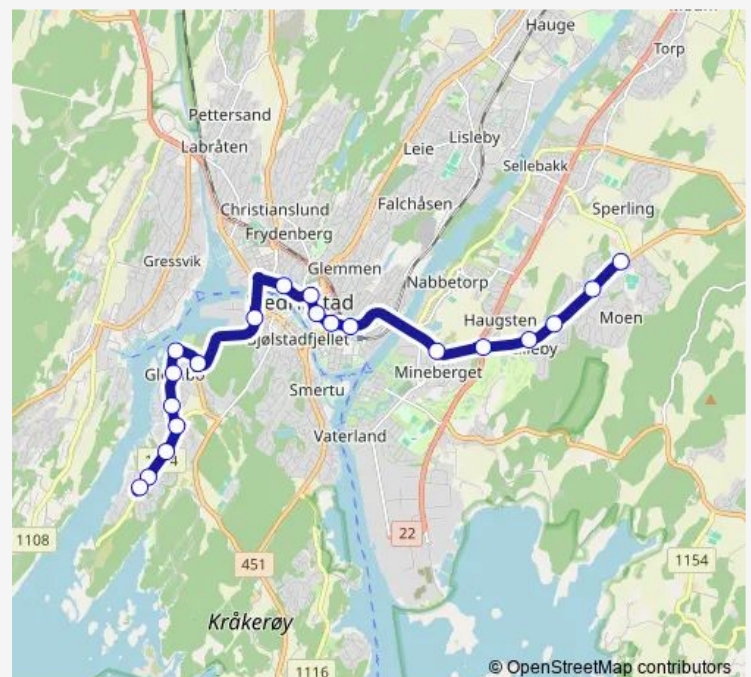

Friday 05:25-22:25

Saturday 07:25-22:25

Sunday 09:25-22:25

Route info

Direction: Moen fv. 130

Stops: 20

Trip Duration: 0 hour 22 min

■ 5 — Langøya-Begby

BusMaps

Direction

Langøyåsen snuplass — Moenfeltet

20 stops

[Open route schedule](#)

Langøyåsen snuplass

Jegerveien

Gyteskjær