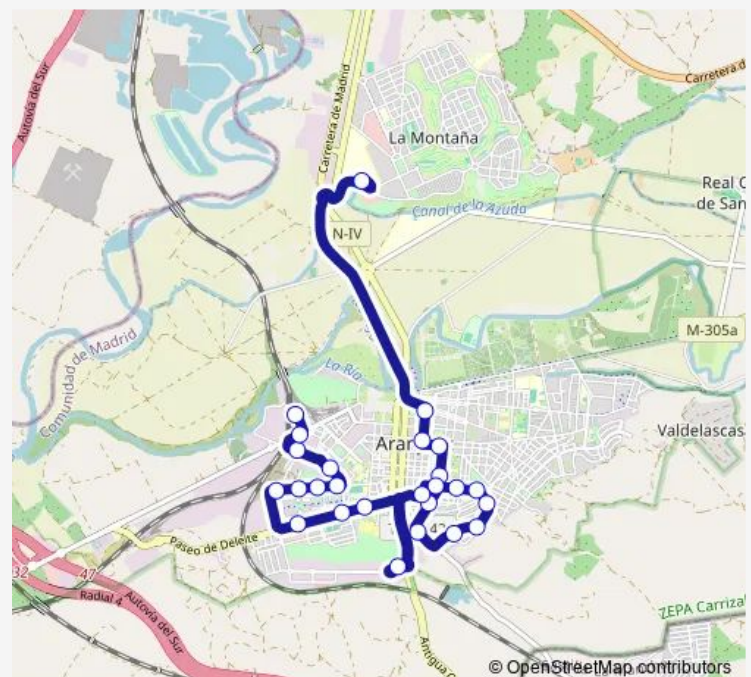

Av.Loyola-Juan DE Herrera

Av.Loyola-Fresno

Av.Loyola-Pza.Paloma

### Route schedule

HOSPITAL DEL TAJO — Estación-Est.Aranjuez

Monday 14:00-17:00

Tuesday 14:00-17:00

Wednesday 14:00-17:00

Thursday 14:00-17:00

Friday 14:00-17:00

Saturday 14:00-17:00

### Route info

Direction: HOSPITAL DEL TAJO

Stops: 26

Trip Duration: 0 hour 0 min

5 — Est. Aranjuez - Hospital DEL Tajo

Av.Loyola-Pza.Matadero

Cuesta Perdices-Santiago Rusiñol

Escuadra-Pol.Ind.Pirelli

## Route info

Direction: HOSPITAL DEL TAJO

Stops: 26

Trip Duration: 0 hour 0 min